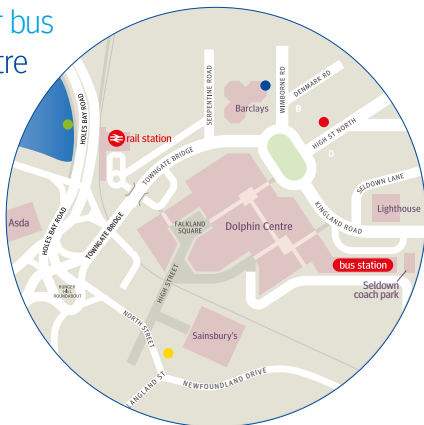

# where to catch your bus in **Poole** Town Centre

route	stop	bus station stand
<b>m1</b>	to Bournemouth & Castlepoint	● <b>A</b>
<b>m2</b>	to Bournemouth & Southbourne	● <b>B</b>
<b>N1</b>	to Bournemouth & Castlepoint	● <b>O</b>
<b>N2</b>	to Bournemouth & Southbourne	● <b>O</b>
<b>3</b>	to Broadstone, Corfe Mullen & Wimborne	● <b>F</b>
<b>4</b>	to Broadstone, Merley & Wimborne	● <b>E</b>
<b>5 6</b>	to Canford Heath & Tower Park	● <b>D</b>
<b>8</b>	to Hamworthy, Turlin Moor, Upton, Creekmoor & Oakdale	● <b>F</b>
<b>9</b>	to Oakdale, Creekmoor, Upton, Turlin Moor & Hamworthy	● <b>G</b>
<b>10</b>	to Sterte & Lytchett Matravers	● <b>M</b>
<b>11</b>	to Alderney & Bearwood	● <b>M</b>
<b>14</b>	to Alderney, West Howe & Kinson	● <b>M</b>
<b>15</b>	to Winton & Bournemouth Hospital	● <b>L</b>
<b>16 17</b>	to Alderney & Bournemouth	● <b>J</b>
<b>20</b>	to Bournemouth & Castlepoint	● <b>N</b>
<b>32</b>	to Merley & Kinson	● <b>E</b>
<b>40</b>	to Wareham & Swanage	● <b>H</b>
<b>60</b>	to Compton Acres, Canford Cliffs & Sandbanks	● <b>H</b>
<b>70</b>	to Compton Acres, Canford Cliffs, Alum Chine & Bournemouth	● <b>H</b>
<small>SUMMER ONLY</small>		
<b>152</b>	to Rockley Park	● <b>K</b>
<b>X6</b>	to Ringwood & Verwood	● <b>H</b>
<b>X8</b>	to Blandford	● <b>L</b>
<b>U2</b>	to University	● Seldown coach park