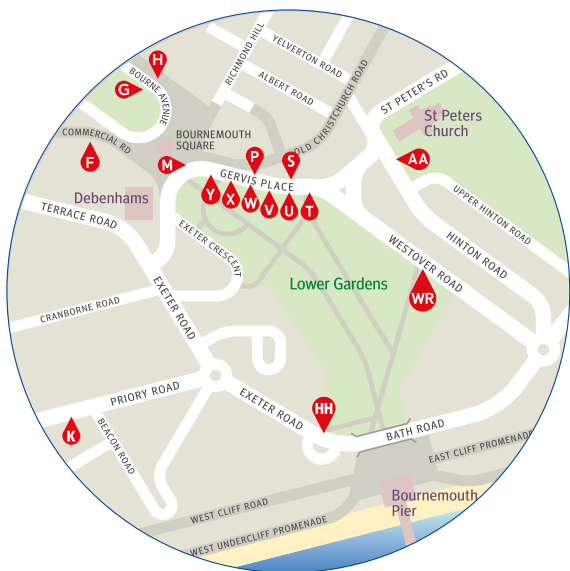

where to catch your bus in **Bournemouth** Town Centre

route		stop/stand
m1	to Castlepoint	P AA
m2	to Boscombe & Southbourne	P AA
N1	to Castlepoint	P AA
N2	to Boscombe & Southbourne	P AA
m1 m2	to Poole	WR W
N1 N2	to Poole	WR W
13	to Wimborne	U HH
16	to Rossmore & Poole	X
17	to University & Poole	S AA
20	to Castlepoint	G
	to Poole	H F
32	to Kinson, Merley & Poole	P AA
50	to Sandbanks & Swanage	V K
	to Bournemouth Rail Station	M AA
70*	to Alum Chine & Poole	V K
U4	to University	S
X1 X2	to New Milton & Lymington	Y HH
X3	to Ringwood & Salisbury	T HH
X6	to Ringwood & Verwood	T HH

*Summer school holidays only