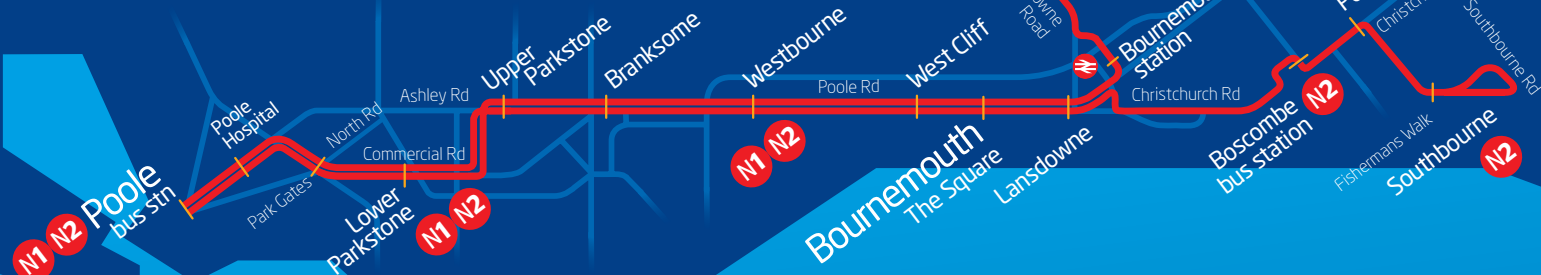

more

N1 N2 *nightbus*

Monday to Saturday nights

FREE WIFI
USB POWER

all nightbuses go via Ashley Cross between
Poole & Upper Parkstone

all nightbuses go via Holdenhurst Road between
Lansdowne & St Paul's Road