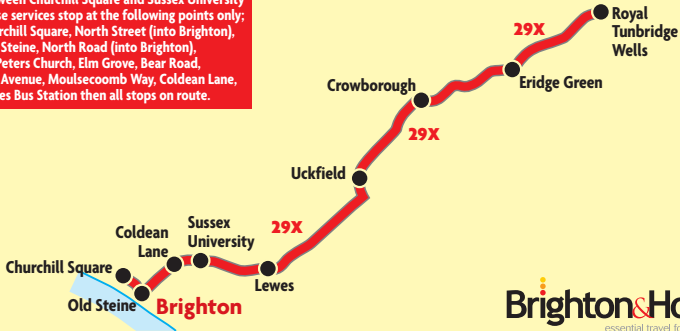

Between Churchill Square and Sussex University these services stop at the following points only; Churchill Square, North Street (into Brighton), Old Steine, North Road (into Brighton), St. Peters Church, Elm Grove, Bear Road, The Avenue, Moulsecomb Way, Coldean Lane, Lewes Bus Station then all stops on route.

29X

Brighton & Hove
essential travel for our city