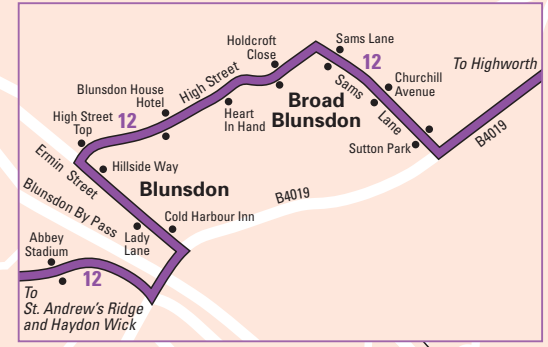

Thamesdown

Bus Routes in Swindon

Service number	Daytime frequency Monday-Friday
R1	every 15 mins
1.1A	every 10 mins
2	every 15 mins
5	every 7-8 mins
11.12	every 15 mins*
13.14	every 10 mins
15.15A	every 15 mins
17.17A	every 7-8 mins
19.19A	every 30 mins
22	every 30 mins

Other services
 Limited service
 Bus operates in direction of arrow shown
 Railway line and station
 *Between Orbital Shopping Park and Old Town

Inner Zone 

Outer Zone 

Zone Boundary  **May Close**

Outer Zone Boundary

- Blunston
- Stratton Park Sainsbury's
- Common Head
- Thorney Park
- Science Museum
- Spittleborough M4
- Washpool Turn

Produced by FWT 5.4.17 www.fwt.co.uk

1.1A, 12, 13A, 14A, 46, 46A, 48, 48A, 70A, X5
 Hospital
 To Chiseldon and Marlborough