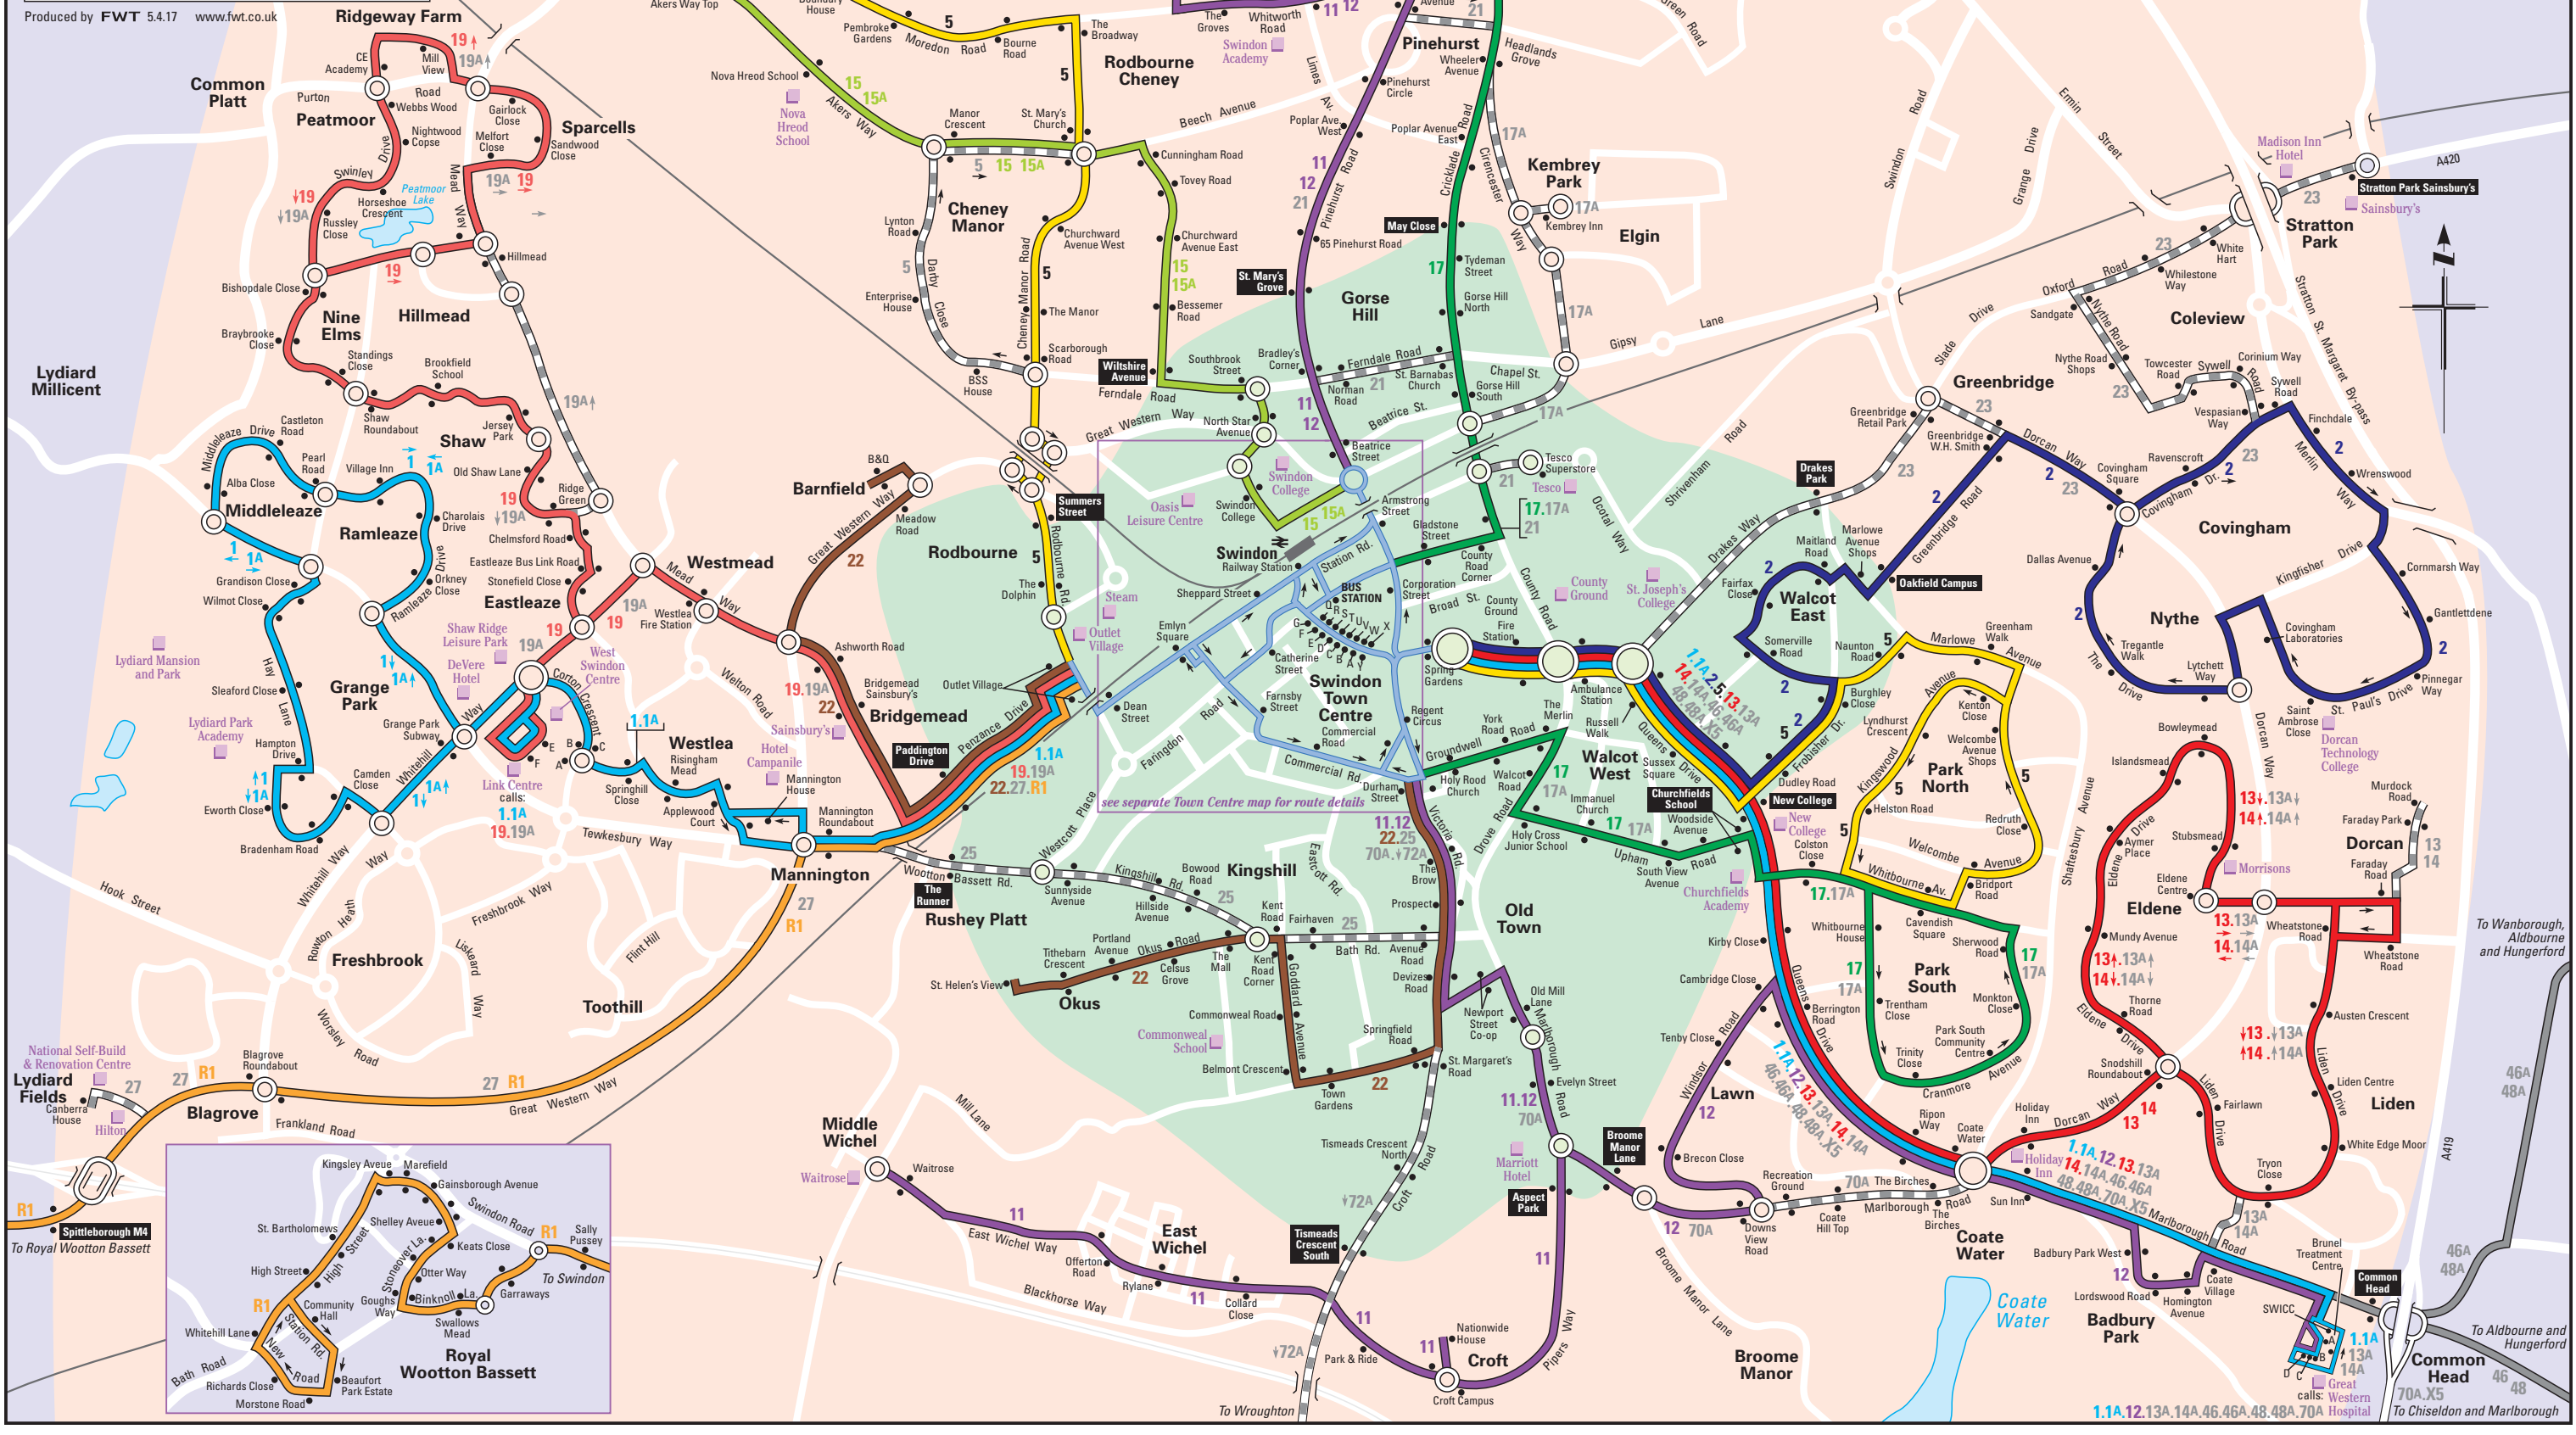

Thamesdown

Bus Routes in Swindon

Service number	Daytime frequency Monday-Friday
R1	every 15 mins
1.1A	every 10 mins
2	every 15 mins
5	every 7-8 mins
11.12	every 15 mins*
13.14	every 10 mins
15.15A	every 15 mins
17.17A	every 7-8 mins
19.19A	every 30 mins
22	every 30 mins

Other services
 Limited service
 Bus operates in direction of arrow shown
 Railway line and station
 *Between Orbital Shopping Park and Old Town

Inner Zone 

Outer Zone 

Zone Boundary  **May Close**

Outer Zone Boundary

- Blunston
- Stratton Park Sainsbury's
- Common Head
- Thorney Park
- Science Museum
- Spittleborough M4
- Washpool Turn

Produced by FWT 5.4.17 www.fwt.co.uk

1.1A, 12, 13A, 14A, 46, 46A, 48, 48A, 70A, X5
 Hospital
 To Chiseldon and Marlborough