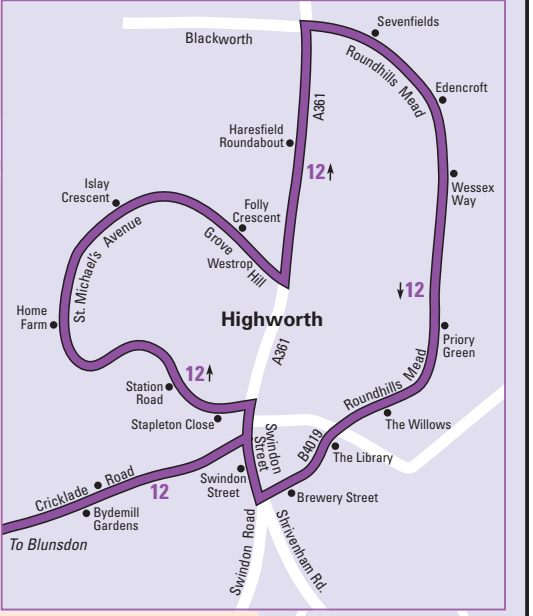

Thamesdown

Bus Routes in Swindon

Service number	Daytime frequency Monday-Friday
R1	every 15 mins
1.1A	every 10 mins
2	every 15 mins
5	every 7-8 mins
11.12	every 15 mins*
13.14	every 10 mins
15.15A	every 15 mins
17.17A	every 7-8 mins
19.19A	every 30 mins
22	every 30 mins

Other services
 Limited service
 Bus operates in direction of arrow shown
 Railway line and station
 *Between Orbital Shopping Park and Old Town

Inner Zone 

Outer Zone 

Zone Boundary  **May Close**

Outer Zone Boundary

- Blunston
- Stratton Park Sainsbury's
- Common Head
- Thorney Park
- Science Museum
- Spittleborough M4
- Washpool Turn

Produced by FWT 5.4.17 www.fwt.co.uk

1.1A, 12, 13A, 14A, 46, 46A, 48, 48A, 70A, X5
 Hospital
 To Chiseldon and Marlborough