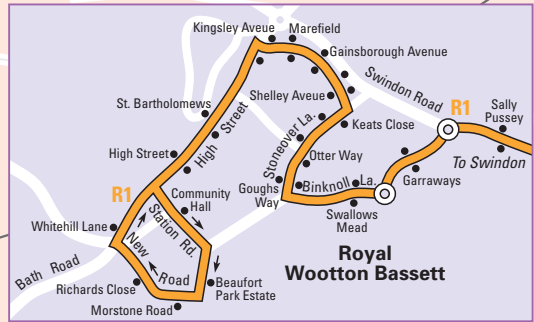

Thamesdown

Bus Routes in Swindon

Service number	Daytime frequency Monday-Friday
R1	every 15 mins
1.1A	every 10 mins
2	every 15 mins
5	every 7-8 mins
11.12	every 15 mins*
13.14	every 10 mins
15.15A	every 15 mins
17.17A	every 7-8 mins
19.19A	every 30 mins
22	every 30 mins

Other services
 Limited service
 Bus operates in direction of arrow shown
 Railway line and station
 *Between Orbital Shopping Park and Old Town

Inner Zone 

Outer Zone 

Zone Boundary  **May Close**

Outer Zone Boundary

- Blunston
- Stratton Park Sainsbury's
- Common Head
- Thorney Park
- Science Museum
- Spittleborough M4
- Washpool Turn

Produced by FWT 5.4.17 www.fwt.co.uk

1.1A, 12, 13A, 14A, 46, 46A, 48, 48A, 70A, X5
 Hospital
 To Chiseldon and Marlborough