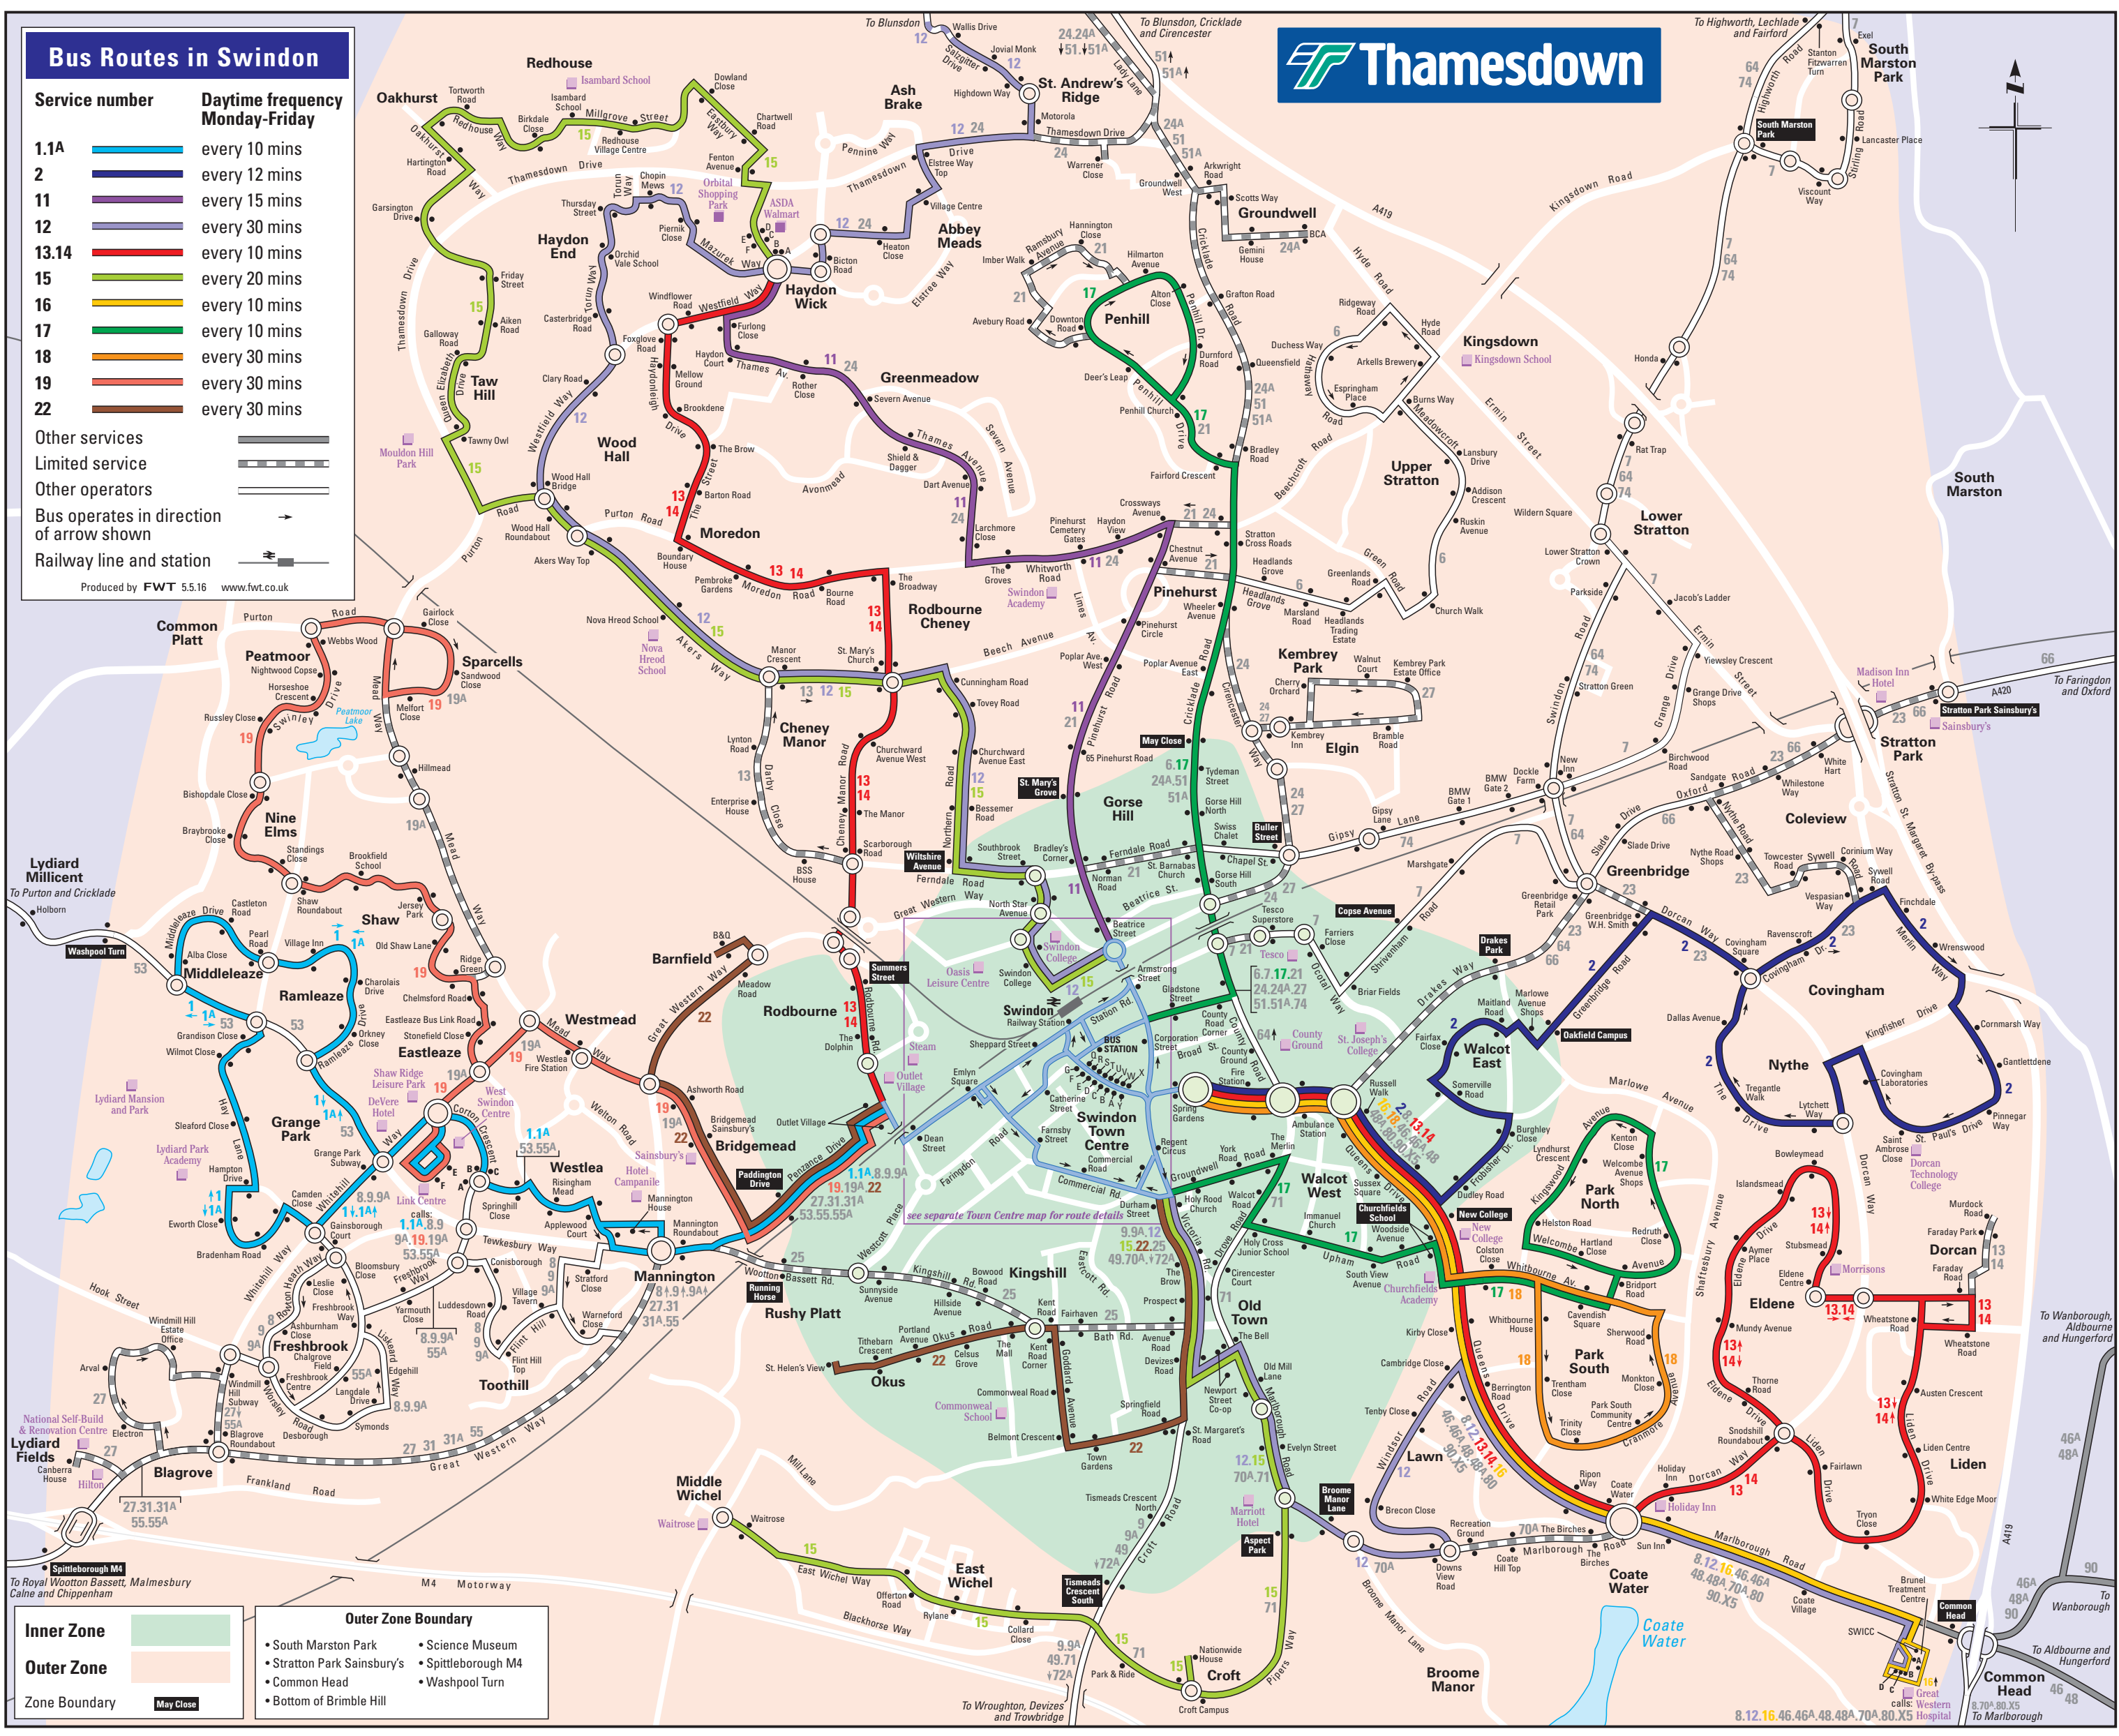

Bus Routes in Swindon

Service number	Daytime frequency Monday-Friday
1.1A	every 10 mins
2	every 12 mins
11	every 15 mins
12	every 30 mins
13.14	every 10 mins
15	every 20 mins
16	every 10 mins
17	every 10 mins
18	every 30 mins
19	every 30 mins
22	every 30 mins

- Other services:
- Limited service:
- Other operators:
- Bus operates in direction of arrow shown:
- Railway line and station:

Produced by FWT 5.5.16 www.fwt.co.uk

Inner Zone	
Outer Zone	
Zone Boundary	

- Outer Zone Boundary**
- South Marston Park
 - Stratton Park Sainsbury's
 - Common Head
 - Bottom of Brimble Hill
 - Science Museum
 - Spittleborough M4
 - Washpool Turn

8.12.16.46.46A.48.48A.70A.80.X5
 46.48.48A.70A.80.X5
 8.12.16.46.46A.48.48A.70A.80.X5
 46.48.48A.70A.80.X5