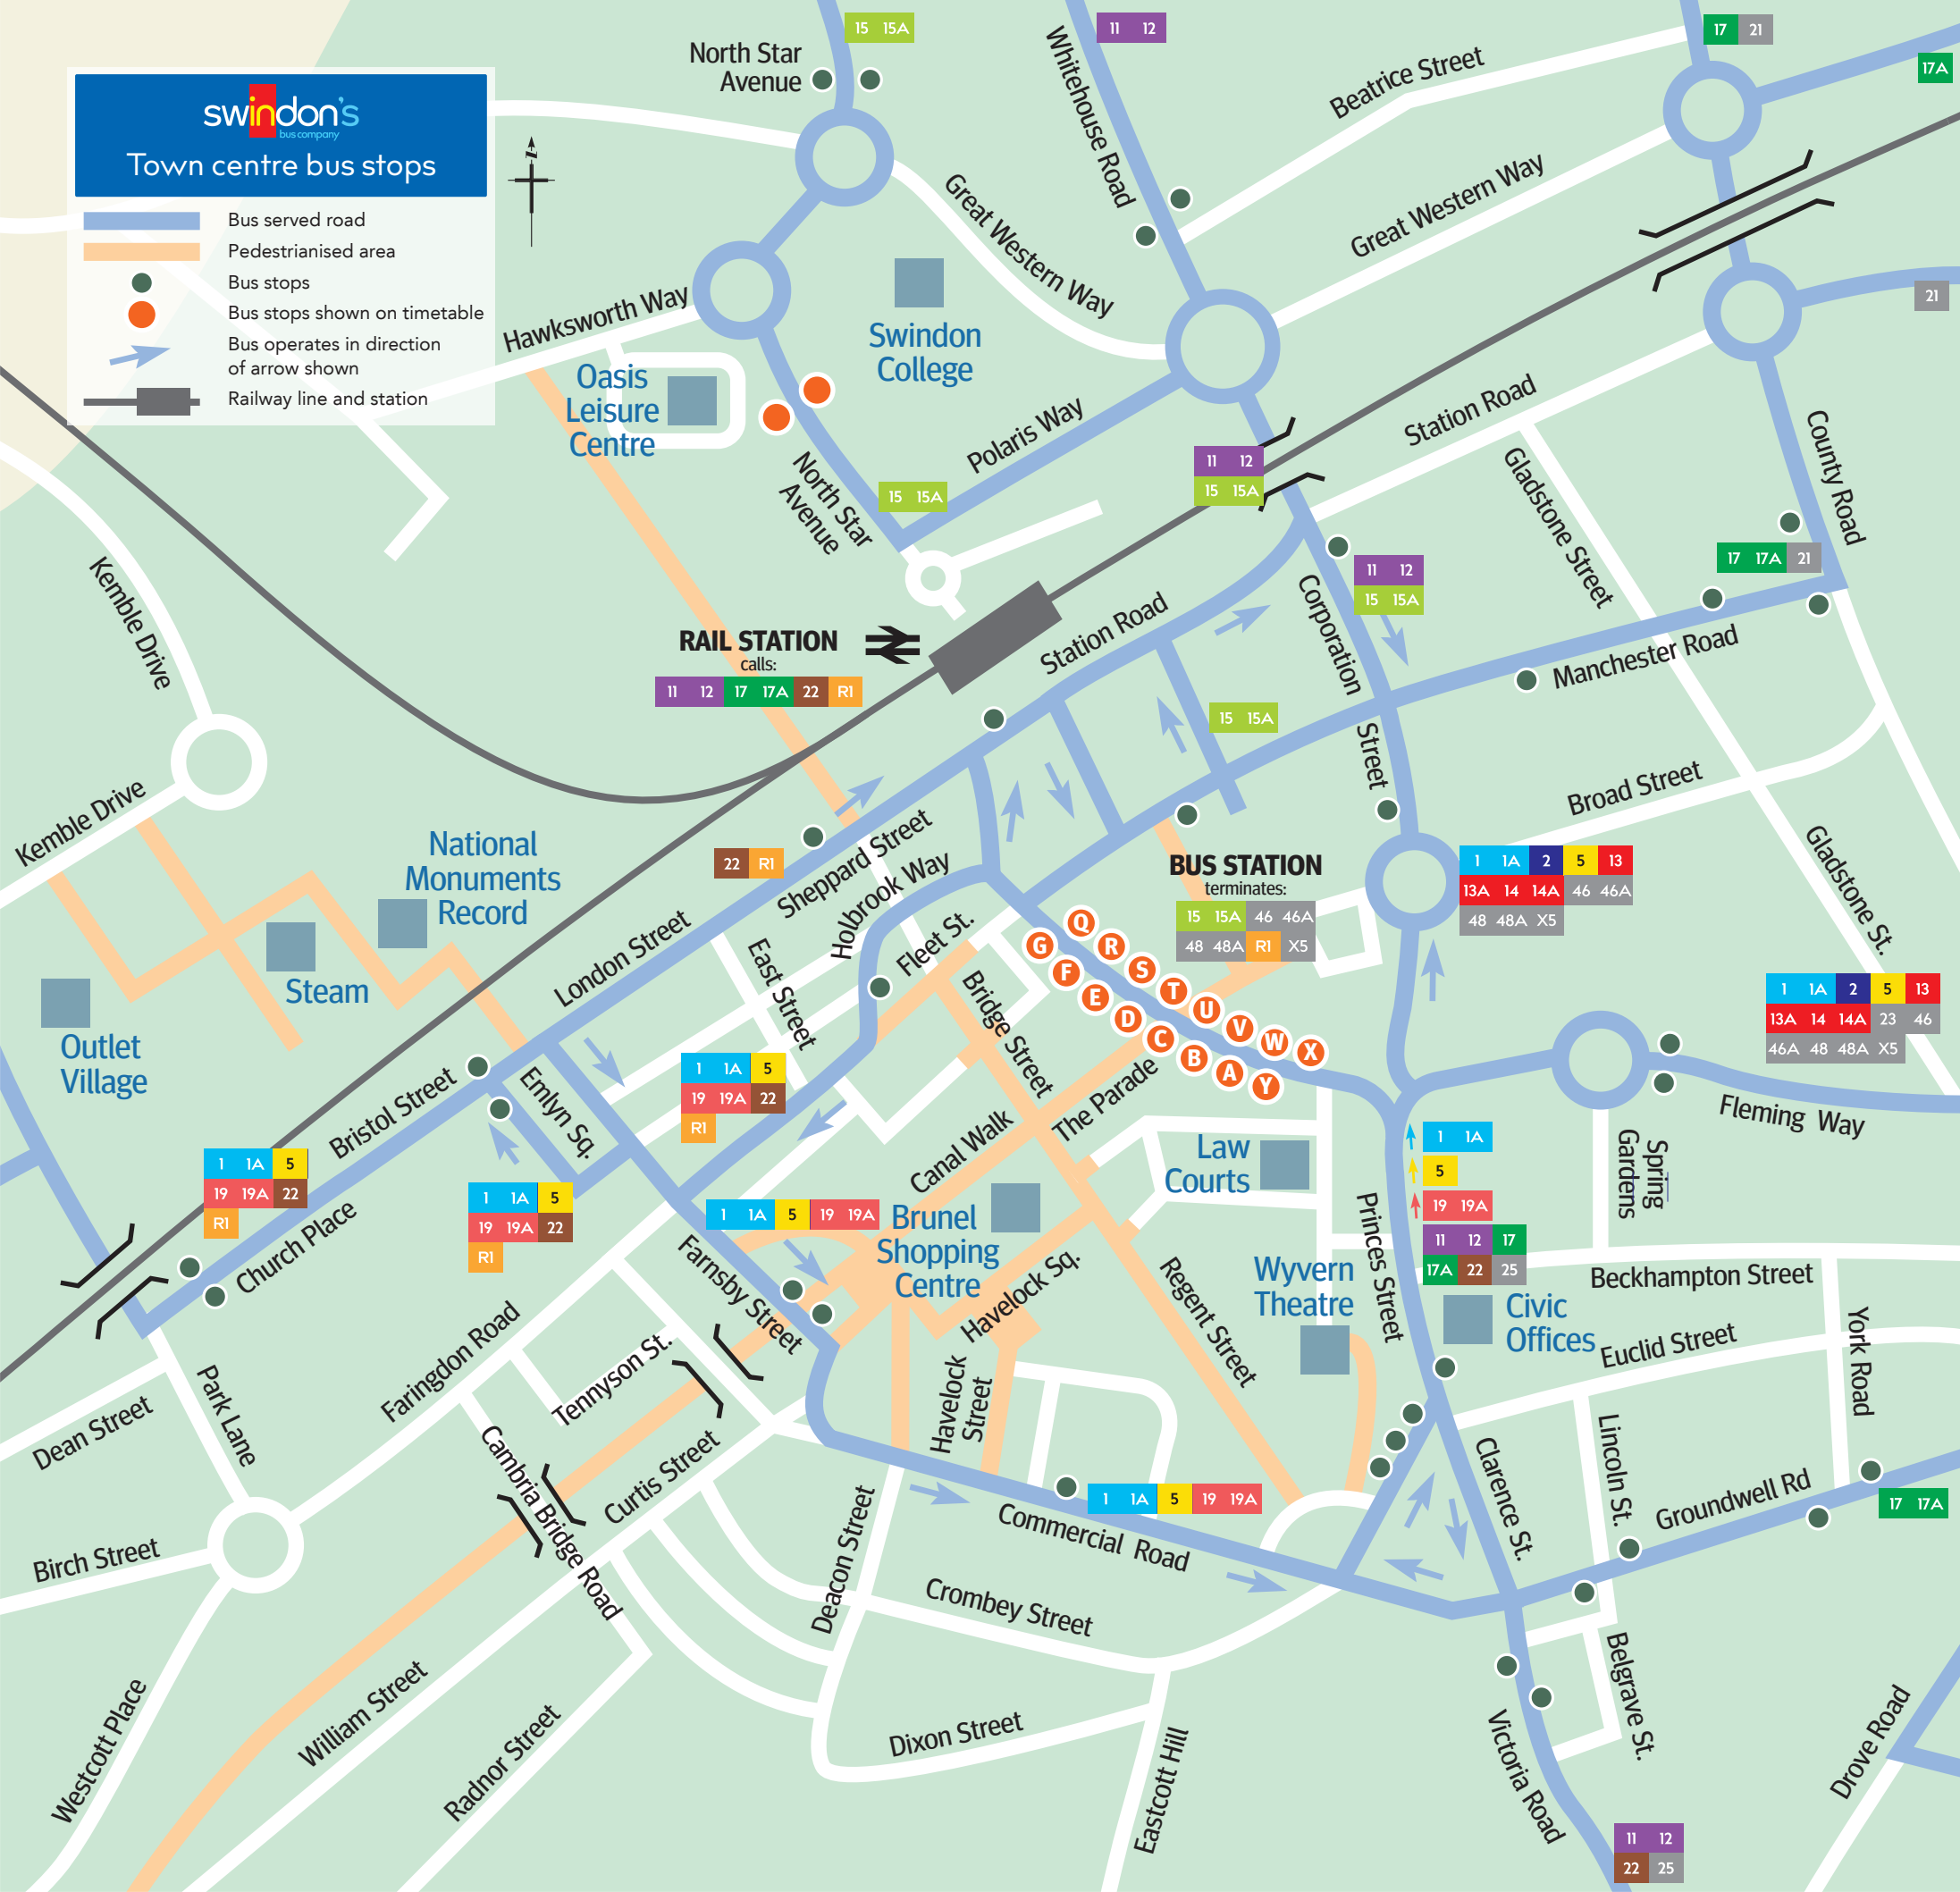

swindon's
bus company

Town centre bus stops

-  Bus served road
-  Pedestrianised area
-  Bus stops
-  Bus stops shown on timetable
-  Bus operates in direction of arrow shown
-  Railway line and station

RAIL STATION
calls:

11 12 17 17A 22 RI

BUS STATION
terminates:

15 15A 46 46A
48 48A RI X5

1 1A 2 5 13
13A 14 14A 46 46A
48 48A X5

1 1A 2 5 13
13A 14 14A 23 46
46A 48 48A X5

F E D S T U V W X
G Q R S T U V W X
A B C D E F G H I J K L M N O P Q R S T U V W X

1 1A 5
19 19A 22
RI

1 1A 5
19 19A 22
RI

1 1A 5
19 19A 22
RI

1 1A 5 19 19A
RI

1 1A
5
19 19A
11 12 17
17A 22 25

1 1A 5 19 19A

11 12
22 25