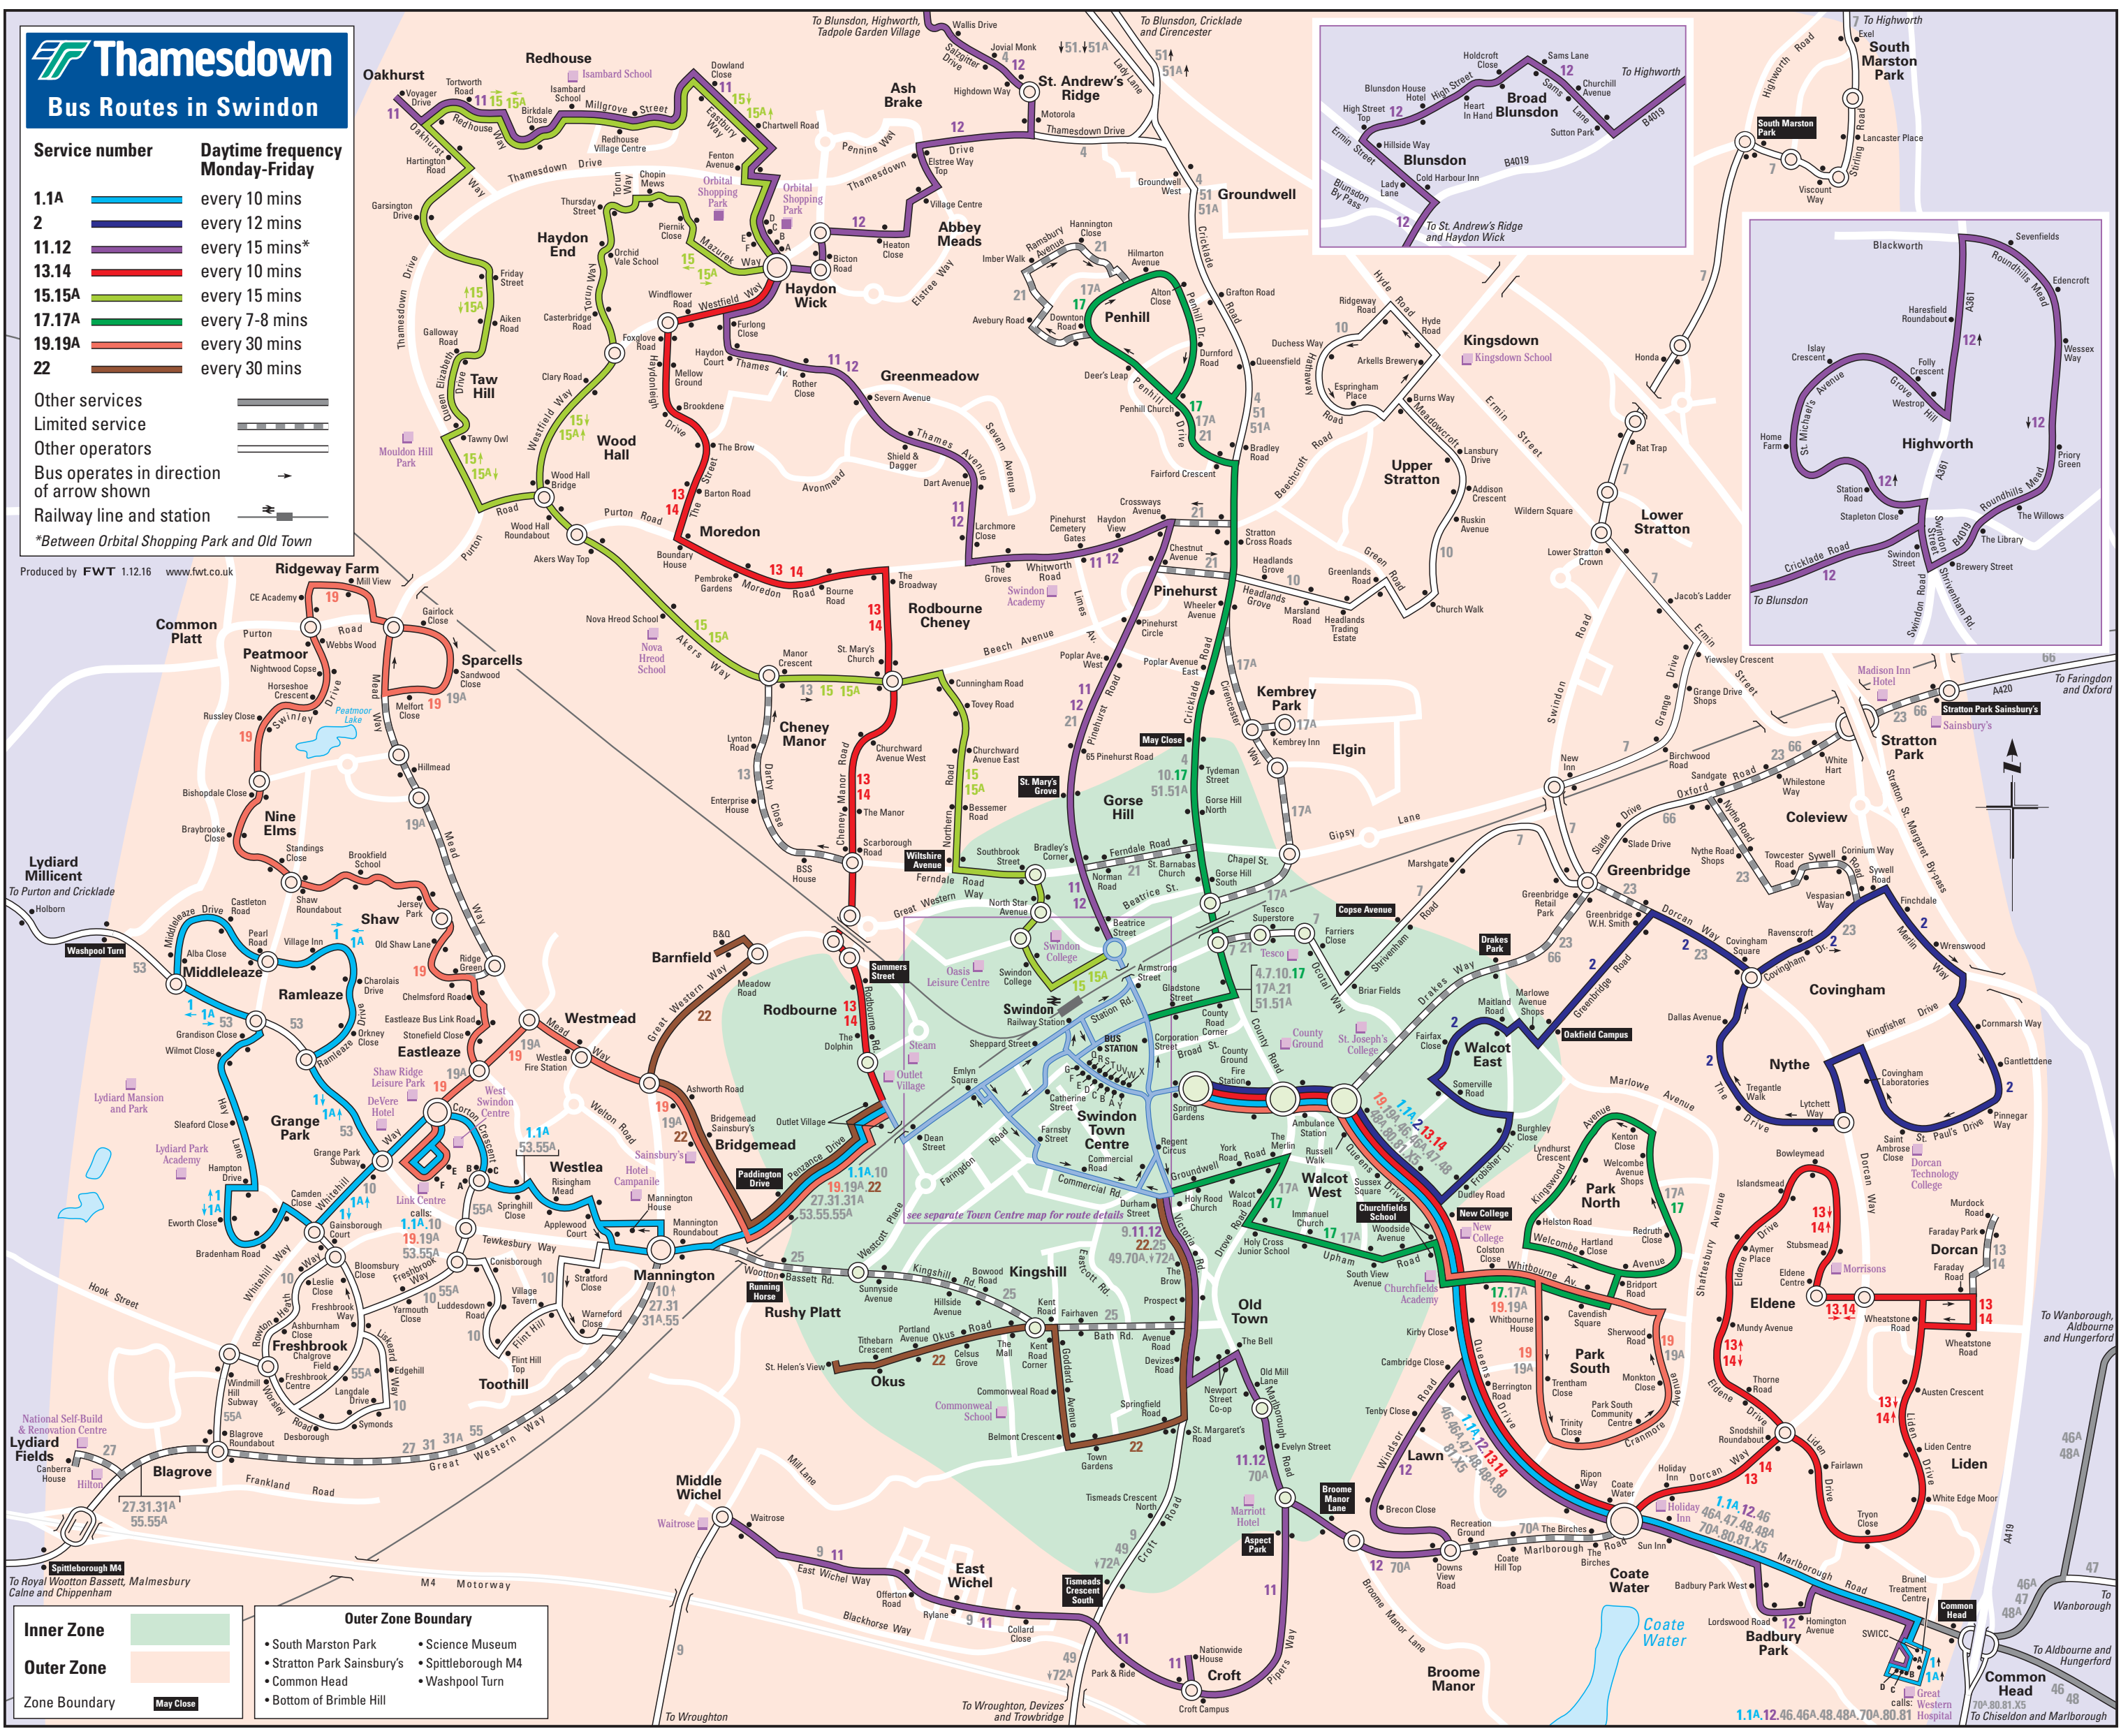

Thamesdown Bus Routes in Swindon

Service number	Daytime frequency Monday-Friday
1.1A	every 10 mins
2	every 12 mins
11.12	every 15 mins*
13.14	every 10 mins
15.15A	every 15 mins
17.17A	every 7-8 mins
19.19A	every 30 mins
22	every 30 mins

Other services: Limited service, Other operators

Bus operates in direction of arrow shown

Railway line and station

*Between Orbital Shopping Park and Old Town

Produced by FWT 1.12.16 www.fwt.co.uk

Inner Zone	Outer Zone Boundary
• South Marston Park	• Science Museum
• Stratton Park Sainsbury's	• Spittleborough M4
• Common Head	• Washpool Turn
• Bottom of Brimble Hill	

1.1A.12.46.46A.48.48A.70A.80.81 Hospital