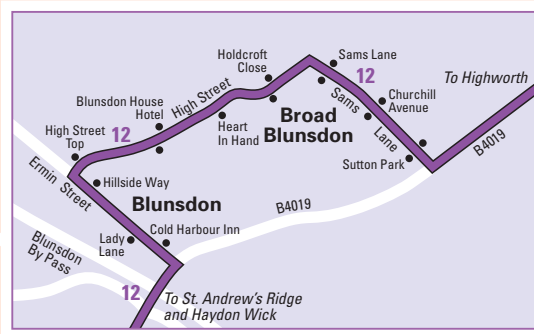

Thamesdown Bus Routes in Swindon

Service number	Daytime frequency Monday-Friday
1.1A	every 10 mins
2	every 12 mins
11.12	every 15 mins*
13.14	every 10 mins
15.15A	every 15 mins
17.17A	every 7-8 mins
19.19A	every 30 mins
22	every 30 mins

Other services: Limited service, Other operators

Bus operates in direction of arrow shown

Railway line and station

*Between Orbital Shopping Park and Old Town

Produced by FWT 1.12.16 www.fwt.co.uk

Inner Zone	Outer Zone Boundary
• South Marston Park	• Science Museum
• Stratton Park Sainsbury's	• Spittleborough M4
• Common Head	• Washpool Turn
• Bottom of Brimble Hill	