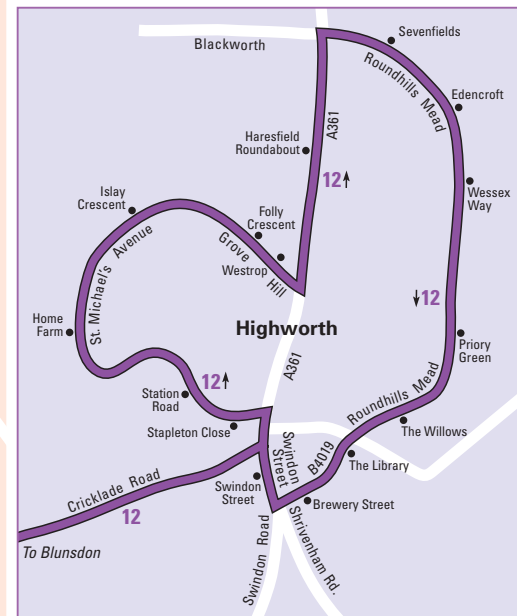

Thamesdown Bus Routes in Swindon

Service number	Daytime frequency Monday-Friday
1.1A	every 10 mins
2	every 12 mins
11.12	every 15 mins*
13.14	every 10 mins
15.15A	every 15 mins
17.17A	every 7-8 mins
19.19A	every 30 mins
22	every 30 mins

Other services: Limited service, Other operators

Bus operates in direction of arrow shown

Railway line and station

*Between Orbital Shopping Park and Old Town

Produced by FWT 1.12.16 www.fwt.co.uk

Inner Zone	Outer Zone Boundary
• South Marston Park	• Science Museum
• Stratton Park Sainsbury's	• Spittleborough M4
• Common Head	• Washpool Turn
• Bottom of Brimble Hill	