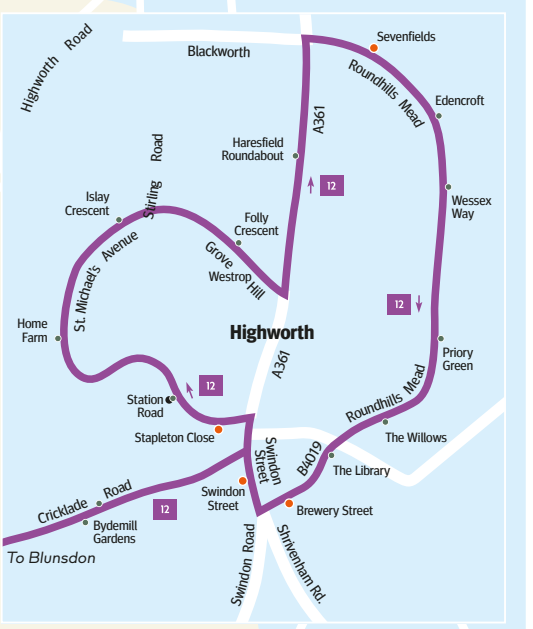

## Bus Routes in Swindon

- Service number
- 1 1A
  - 2
  - 5
  - 11 12
  - 13 14
  - 15 15A
  - 17 17A
  - 19 19A
  - 22
- Daytime frequency Monday-Friday
- every 10 mins
  - every 15 mins
  - every 7-8 mins
  - every 15 mins\*
  - every 10 mins
  - every 15 mins
  - every 30 mins
  - every 30 mins

Other services

Limited service

Bus operates in direction of arrow shown

Railway line and station

\*Between Orbital Shopping Park and Old Town

22.10.2017

- Inner Zone**
- Outer Zone**
- Plus Zone**
- Zone Boundary**
- New College

- Outer Zone Boundary**
- Blunsdon
  - Stratton Park Sainsbury's
  - Common Head
  - Thorney Park
  - Science Museum
  - Spittleborough M4
  - Washpool Turn

• bus stops

• bus stops shown on timetable

Great calls Western Hospital

To Chiseldon and Marlborough