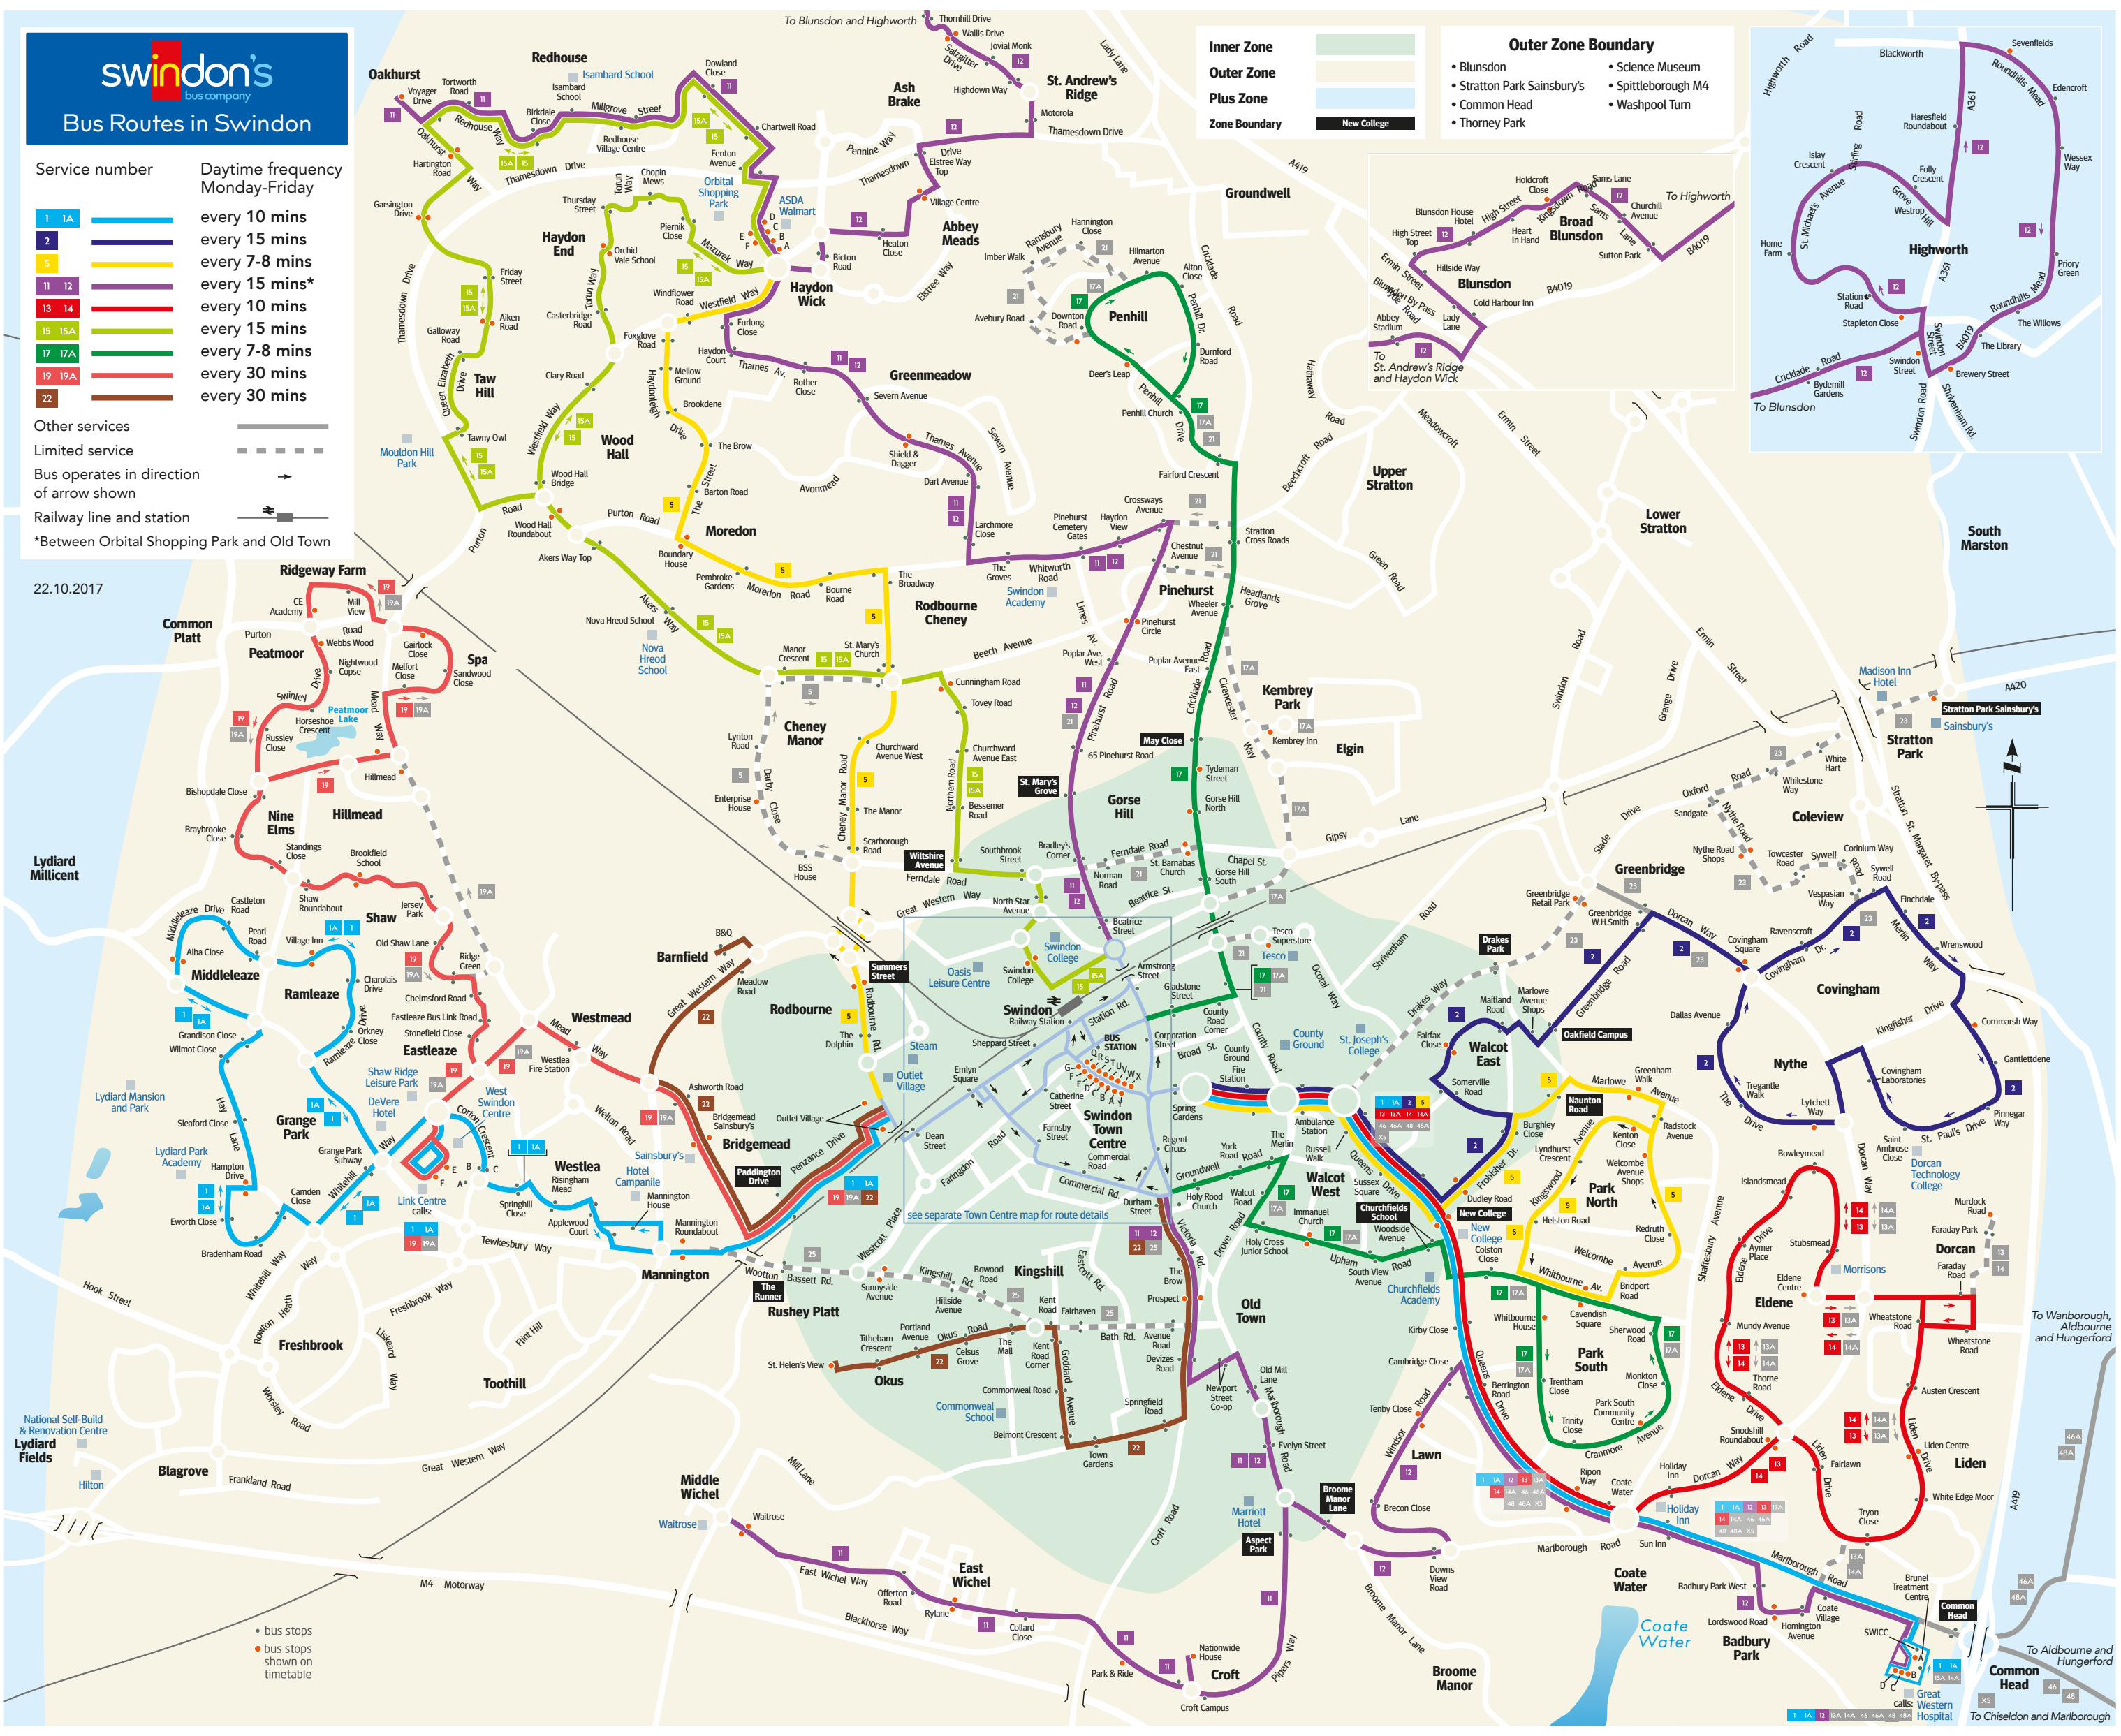

## Bus Routes in Swindon

- Service number
- 1 1A
  - 2
  - 5
  - 11 12
  - 13 14
  - 15 15A
  - 17 17A
  - 19 19A
  - 22
- Daytime frequency Monday-Friday
- every 10 mins
  - every 15 mins
  - every 7-8 mins
  - every 15 mins\*
  - every 10 mins
  - every 15 mins
  - every 30 mins
  - every 30 mins

Other services

Limited service

Bus operates in direction of arrow shown

Railway line and station

\*Between Orbital Shopping Park and Old Town

22.10.2017

- Inner Zone**
- Outer Zone**
- Plus Zone**
- Zone Boundary**
- New College

- Outer Zone Boundary**
- Blunsdon
  - Stratton Park Sainsbury's
  - Common Head
  - Thorney Park
  - Science Museum
  - Spittleborough M4
  - Washpool Turn

• bus stops

• bus stops shown on timetable

Great calls Western Hospital

To Chiseldon and Marlborough