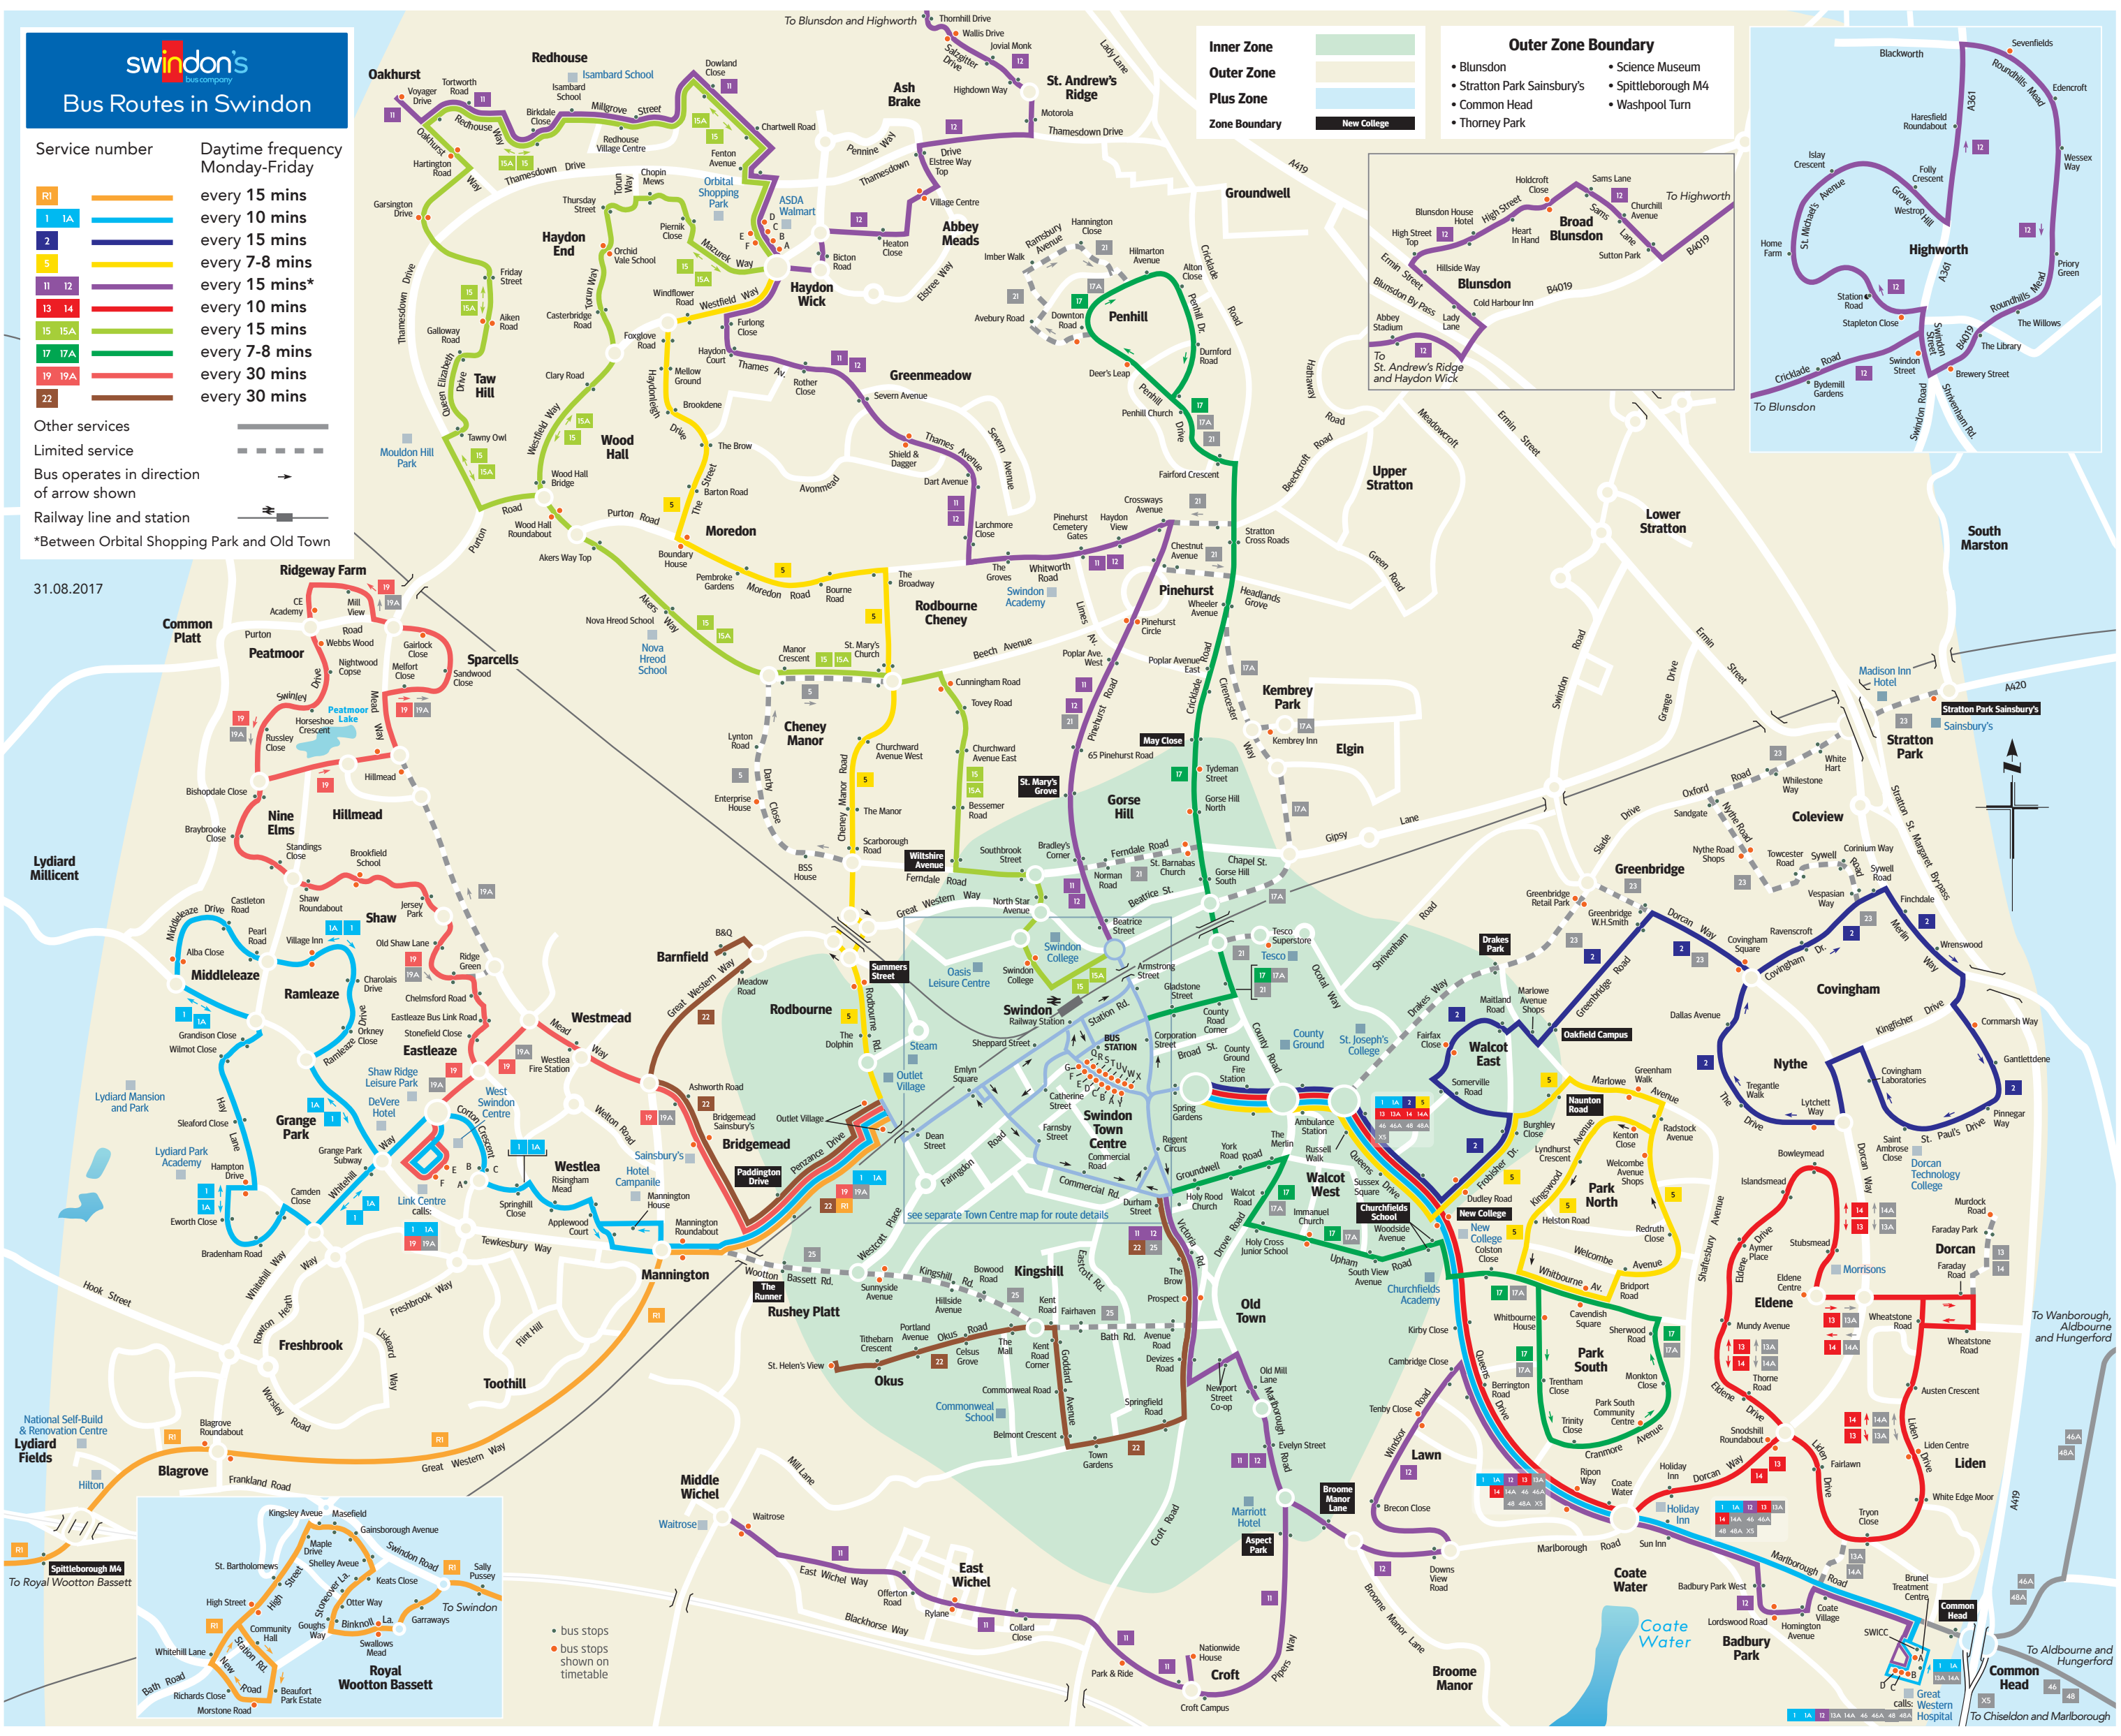

**Service number**

- RI
- 1 1A
- 2
- 5
- 11 12
- 13 14
- 15 15A
- 17 17A
- 19 19A
- 22

**Daytime frequency Monday-Friday**

- every 15 mins
- every 10 mins
- every 15 mins
- every 7-8 mins
- every 15 mins\*
- every 10 mins
- every 15 mins
- every 7-8 mins
- every 30 mins

**Other services**

- Limited service
- Bus operates in direction of arrow shown
- Railway line and station

\*Between Orbital Shopping Park and Old Town

**Inner Zone**

**Outer Zone**

**Plus Zone**

**Zone Boundary**

**Outer Zone Boundary**

- Blunsdon
- Stratton Park Sainsbury's
- Common Head
- Thorney Park
- Science Museum
- Spittleborough M4
- Washpool Turn

31.08.2017

• bus stops  
• bus stops shown on timetable

1 1A 2 3 5 11 12 13 14 15 15A 17 17A 19 19A 22