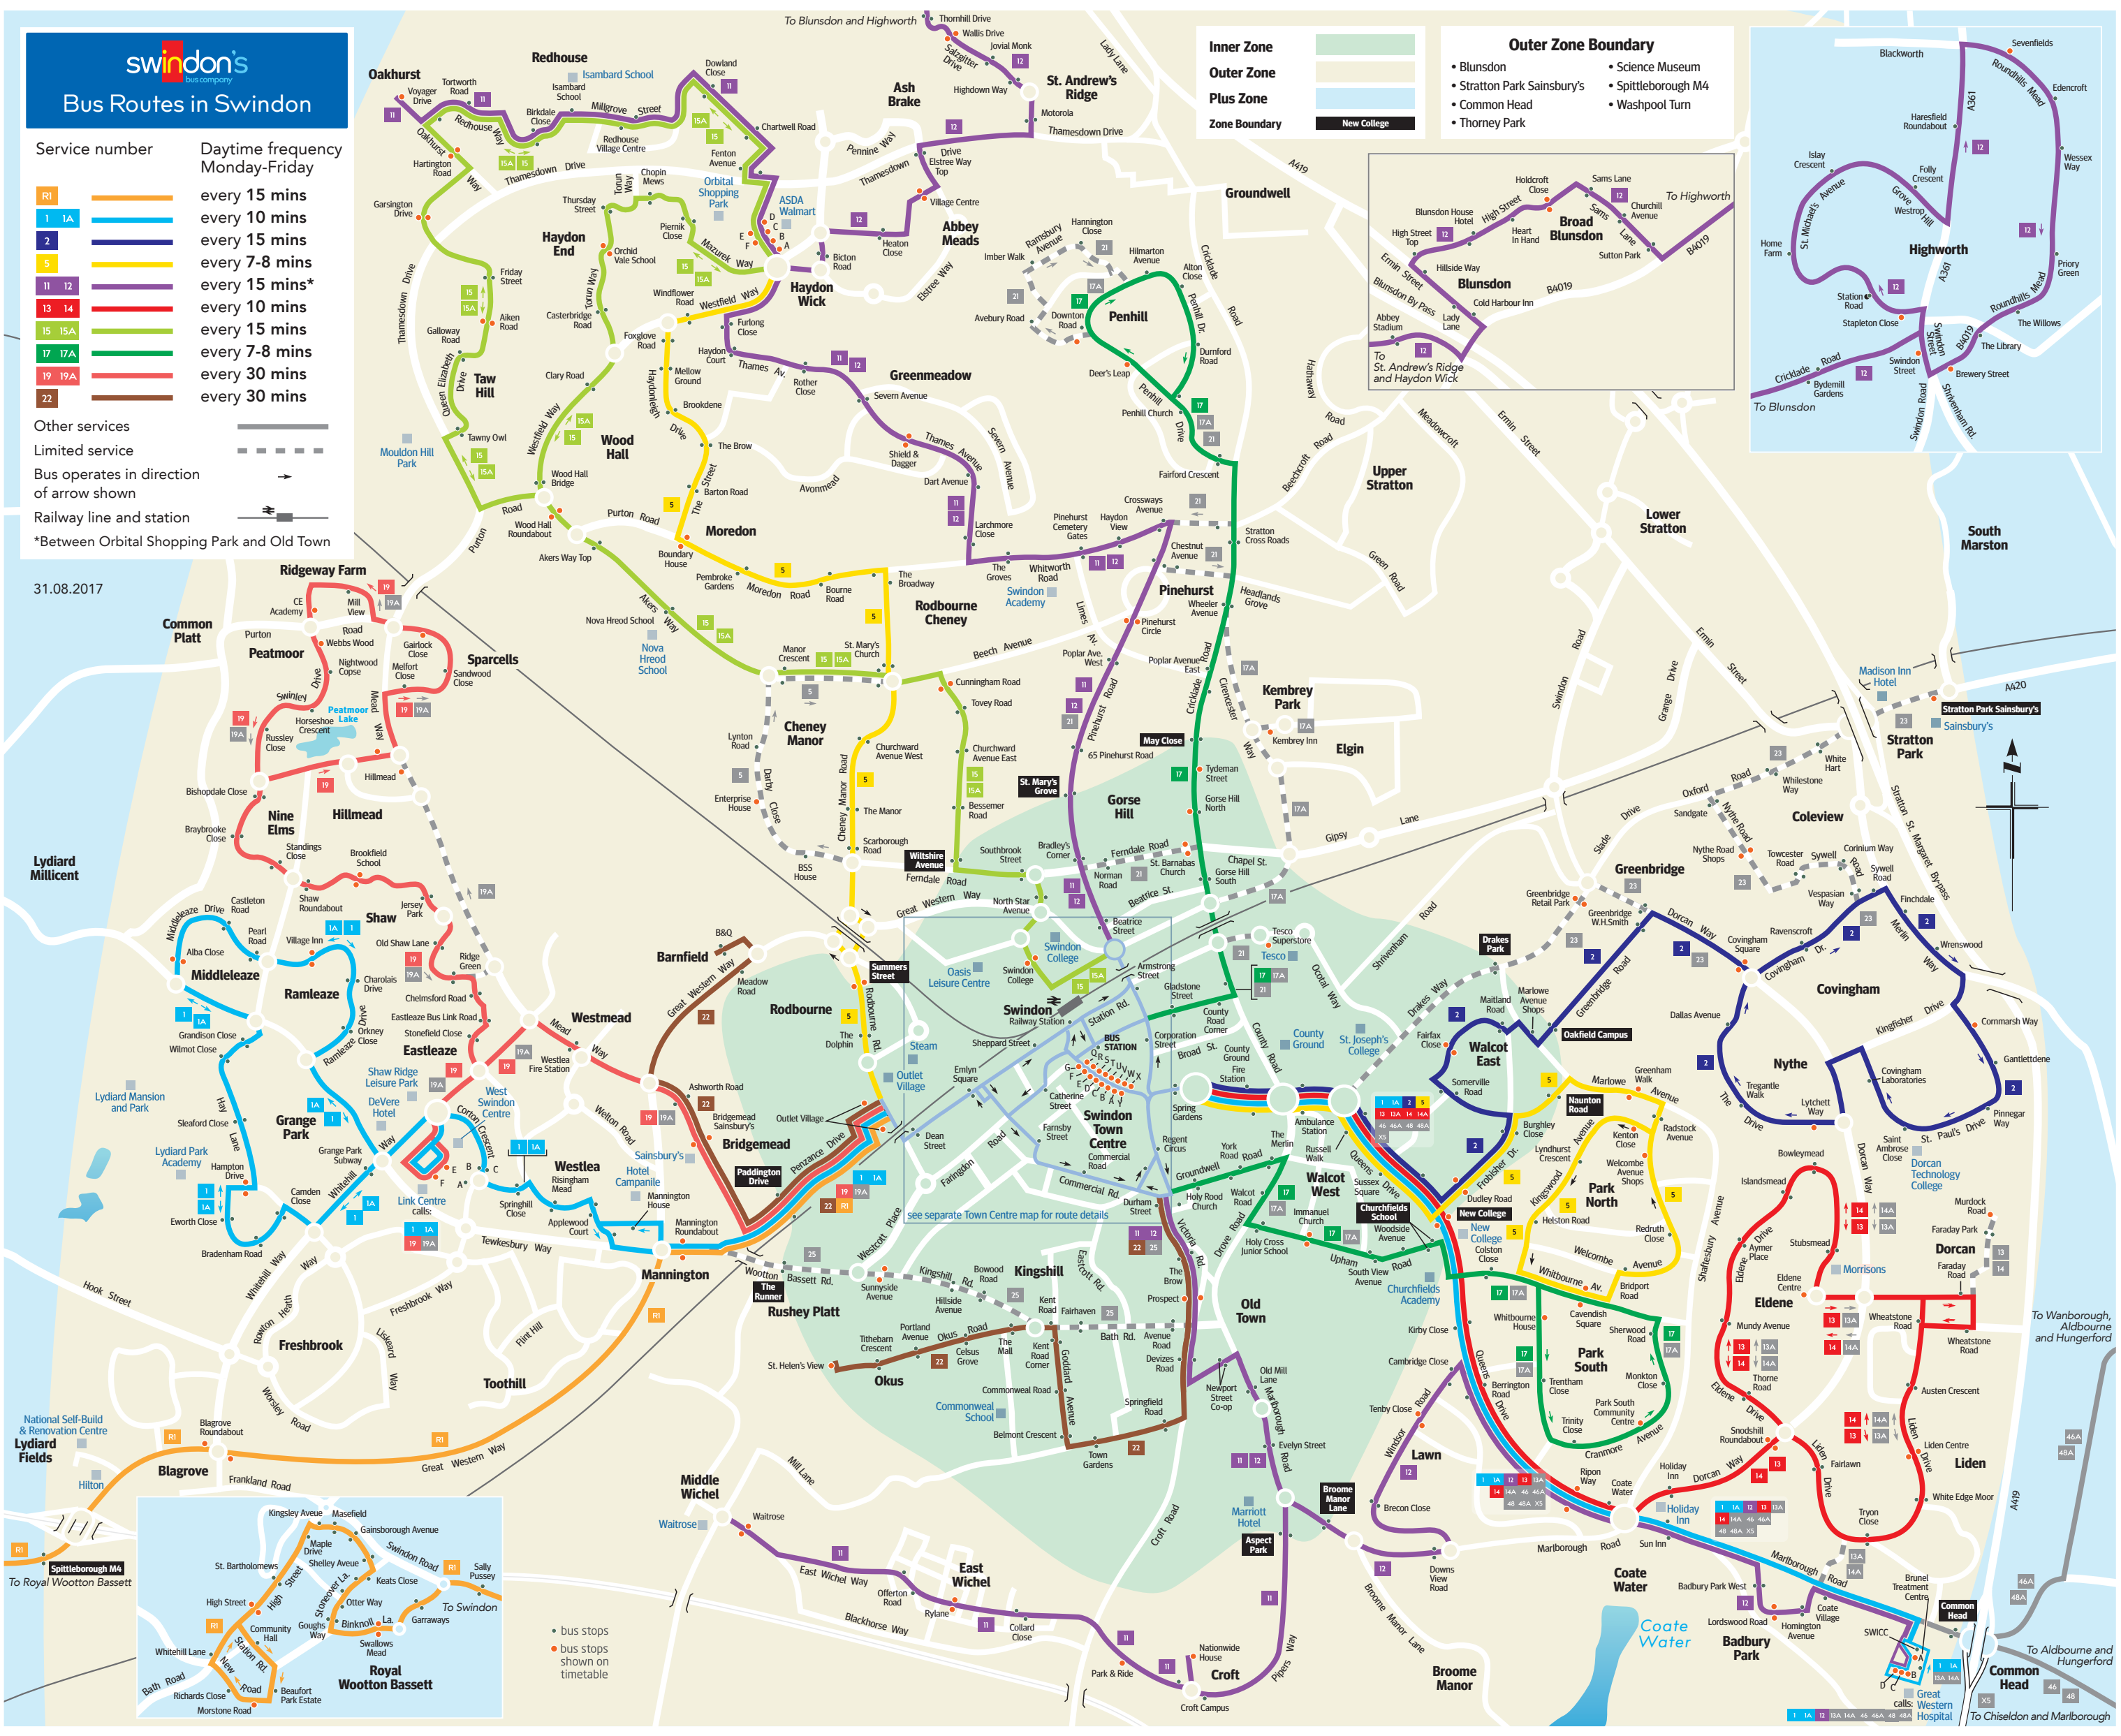

**Service number**

- RI
- 1 1A
- 2
- 5
- 11 12
- 13 14
- 15 15A
- 17 17A
- 19 19A
- 22

**Daytime frequency Monday-Friday**

- every 15 mins
- every 10 mins
- every 15 mins
- every 7-8 mins
- every 15 mins\*
- every 10 mins
- every 15 mins
- every 7-8 mins
- every 30 mins

**Other services**

- Limited service
- Bus operates in direction of arrow shown
- Railway line and station
- \*Between Orbital Shopping Park and Old Town

**Inner Zone**

**Outer Zone**

**Plus Zone**

**Zone Boundary**

**Outer Zone Boundary**

- Blunsdon
- Stratton Park Sainsbury's
- Common Head
- Thorney Park
- Science Museum
- Spittleborough M4
- Washpool Turn

**Blunsdon**

**Broad Blunsdon**

**Highworth**

31.08.2017

**Royal Wootton Bassett**

Great calls Western Hospital