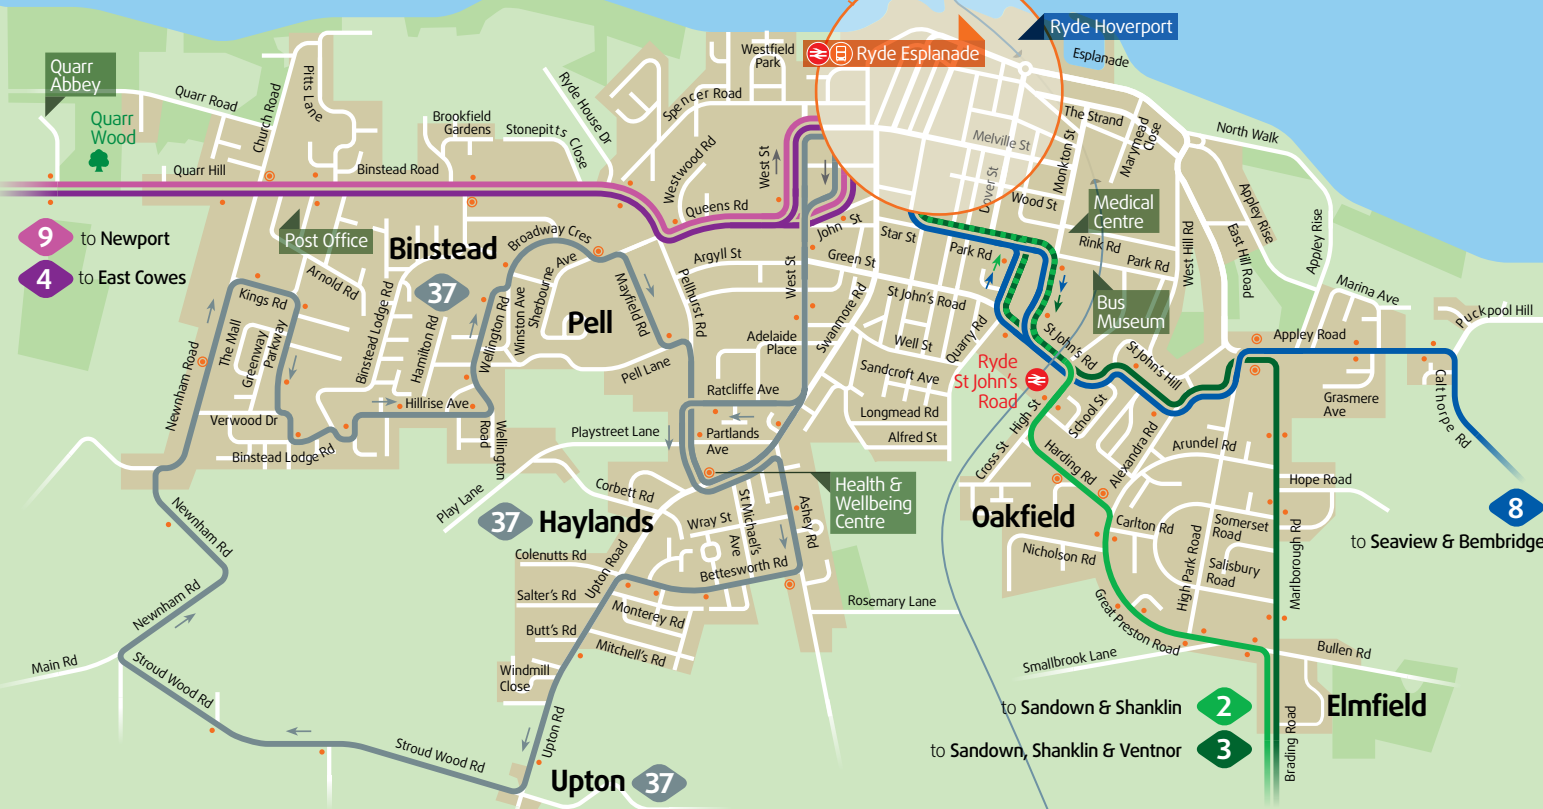

- 2 3 to Sandown & Shanklin
- 4 to East Cowes
- 8 to Seaview & Bembridge
- 9 to Newport
- 37 to Haylands & Binstead

Wightlink fast ferry from Portsmouth

Hovertravel fast ferry from Southsea

bus stops ●

bus stops listed on timetable ○

Ryde

- 9 to Newport
- 4 to East Cowes

- 8 to Seaview & Bembridge

- 2 to Sandown & Shanklin
- 3 to Sandown, Shanklin & Ventnor

Upton 37