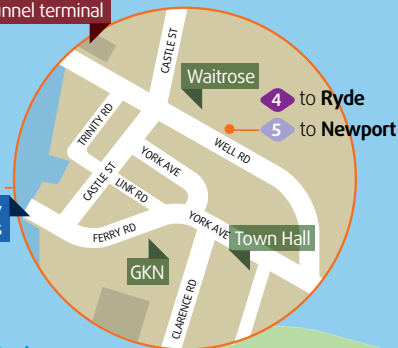

- bus stops
- bus stops listed on timetable

The Solent

River Medina

East Cowes 4 5

to Ryde 4

to Newport 5