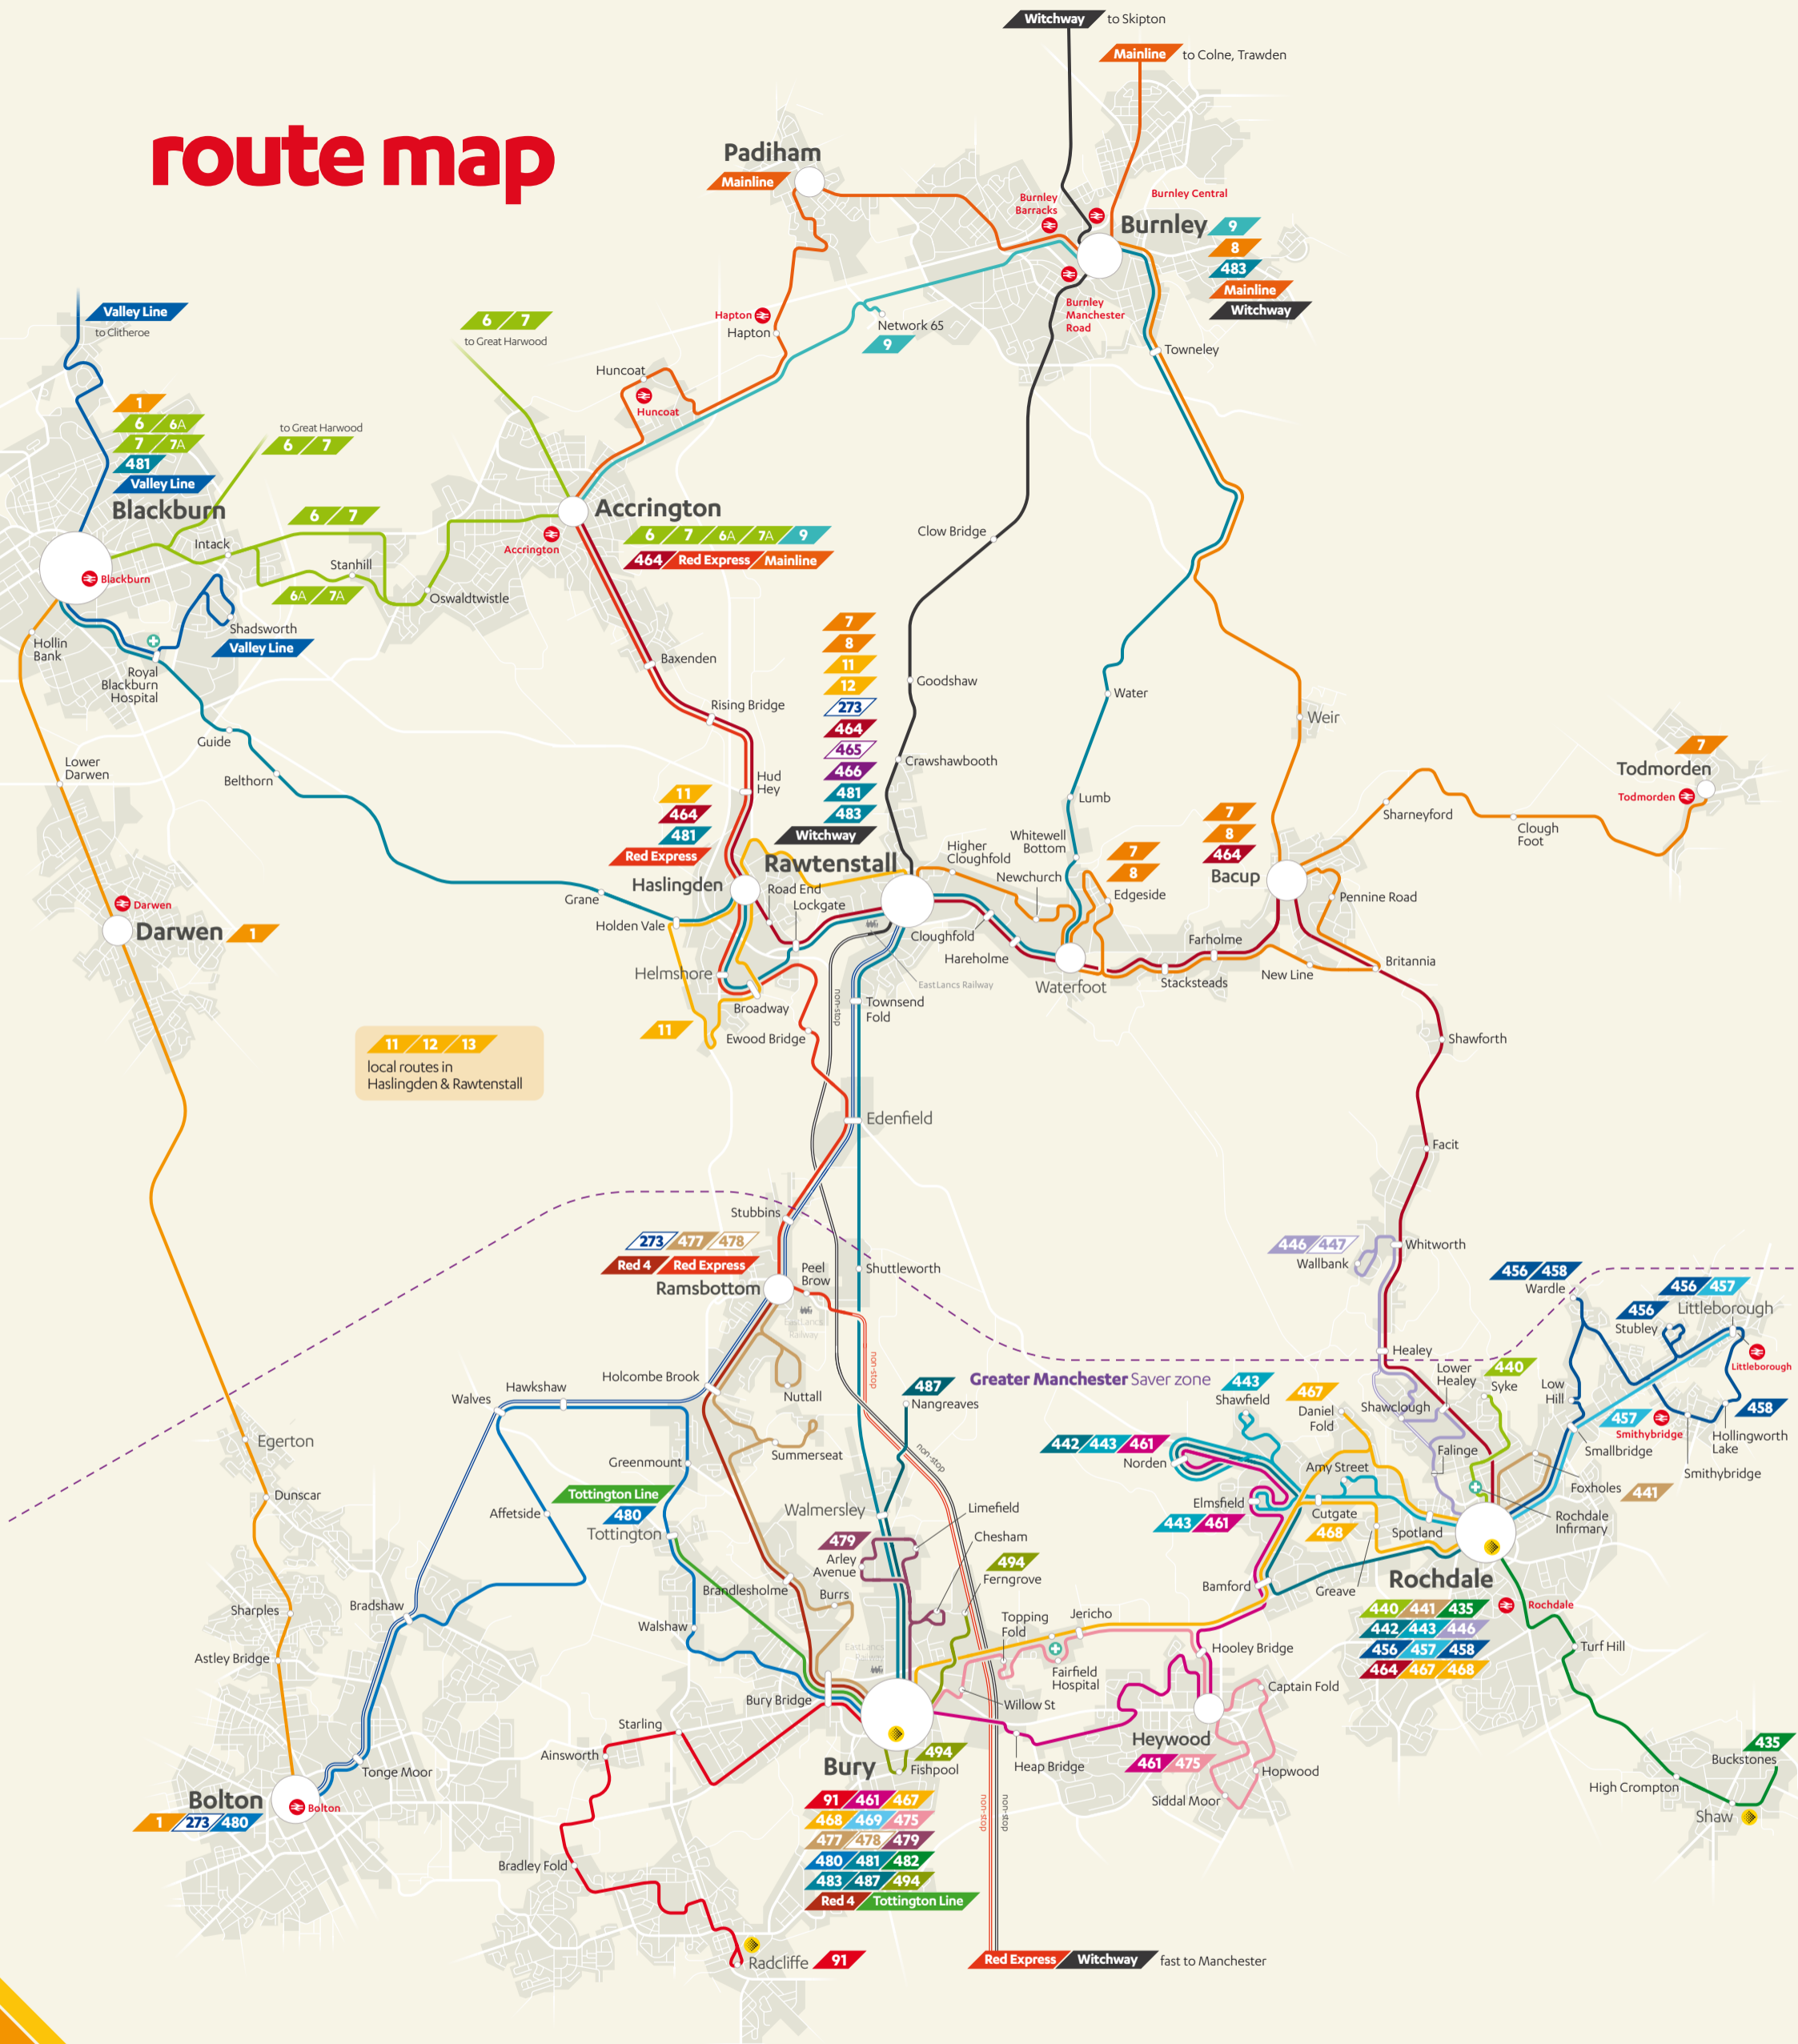

# route map

11 12 13  
local routes in  
Haslingden & Rawtenstall