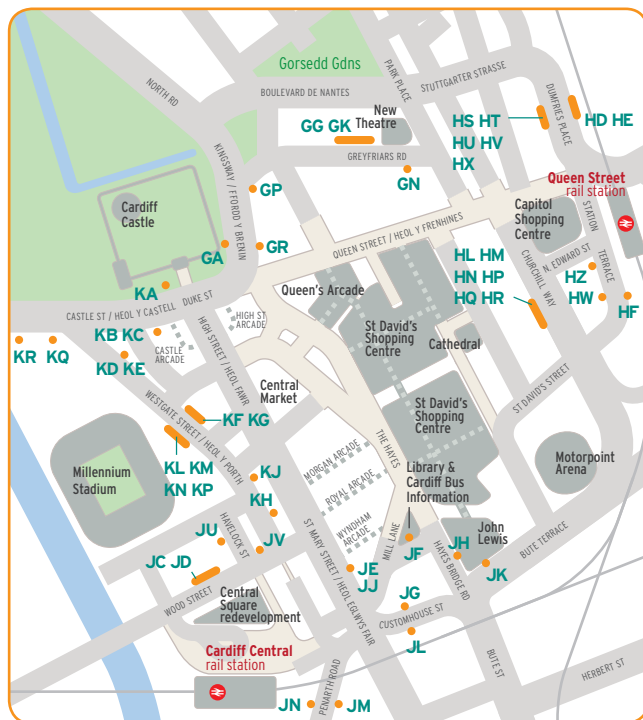

This means buses that currently use the bus station and the stops on the south side of Wood Street will now drop off and pick up at nearby bus stops. This leaflet tells you which stops these will be and where they are located. These arrangements will continue until the new bus station opens; this is expected to be late in 2017.

bus route

get off at	get on at
8 9 Wood Street JV Hayes Bridge Road JH Churchill Way HL	Dumfries Place HU Greyfriars Road GN Kingsway GR Westgate Street KF
9A Havelock Street JU	Havelock Street JU
11 Dumfries Place HU Greyfriars Road GN Kingsway GR Westgate Street KF	Wood Street JV Hayes Bridge Road JH Churchill Way HL
13 Wood Street JV	Westgate Street KM Cardiff Bridge KR
15 Wood Street JC	Westgate Street KM Cardiff Bridge KR
17 18 Westgate Street KL	Westgate Street KL Cardiff Bridge KR
21 21A 23 23A Kingsway GR Westgate Street KJ	Lower St Mary St JJ Kingsway GA
24 24A Westgate Street KJ	Lower St Mary St JJ Kingsway GA
25 Kingsway GR Westgate Street KJ	Westgate Street KP Cardiff Bridge KQ
27 Kingsway GR Havelock Street JU	Havelock Street JU Kingsway GA
28 28A 28B Dumfries Place HX Greyfriars Road GN Kingsway GP Westgate Street KJ Hayes Bridge Road JH	Hayes Bridge Road JH Station Terrace HW