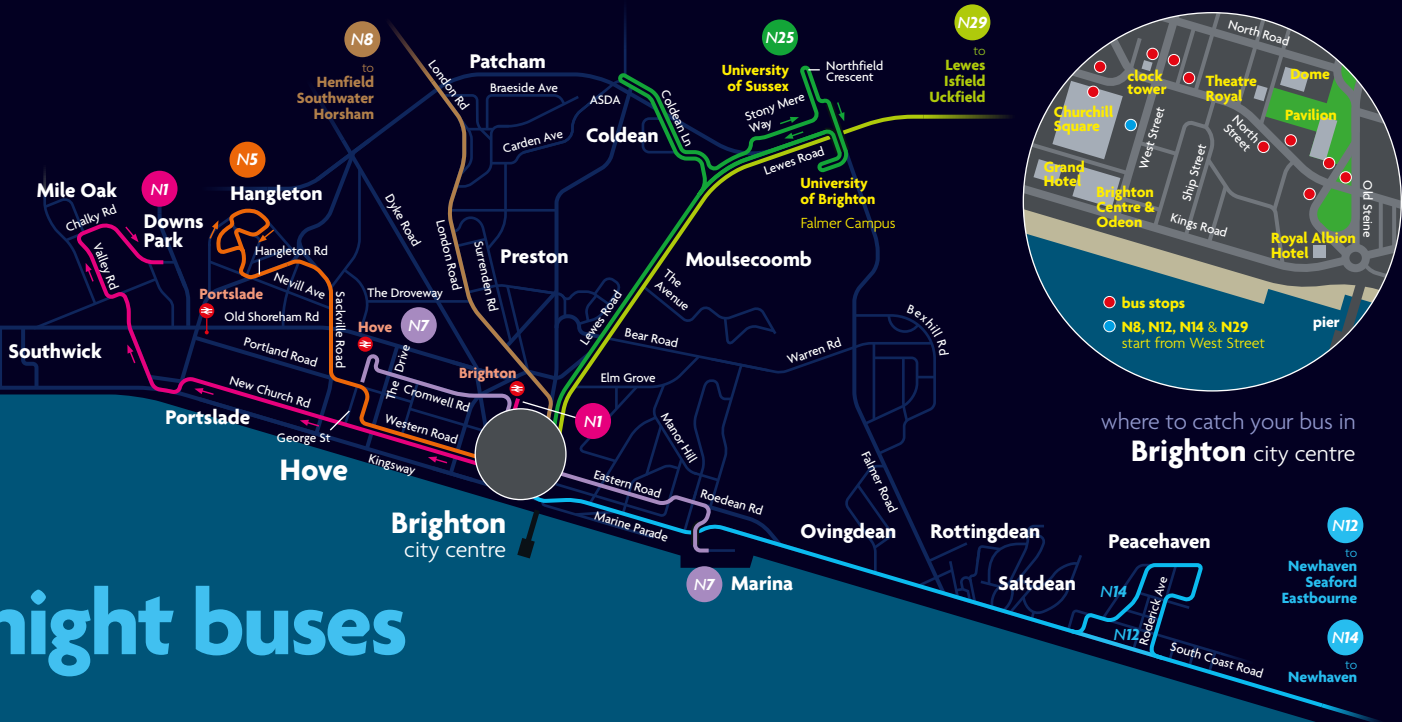

night buses

where to catch your bus in
Brighton city centre

- N12** to Newhaven, Seaford, Eastbourne
- N14** to Newhaven