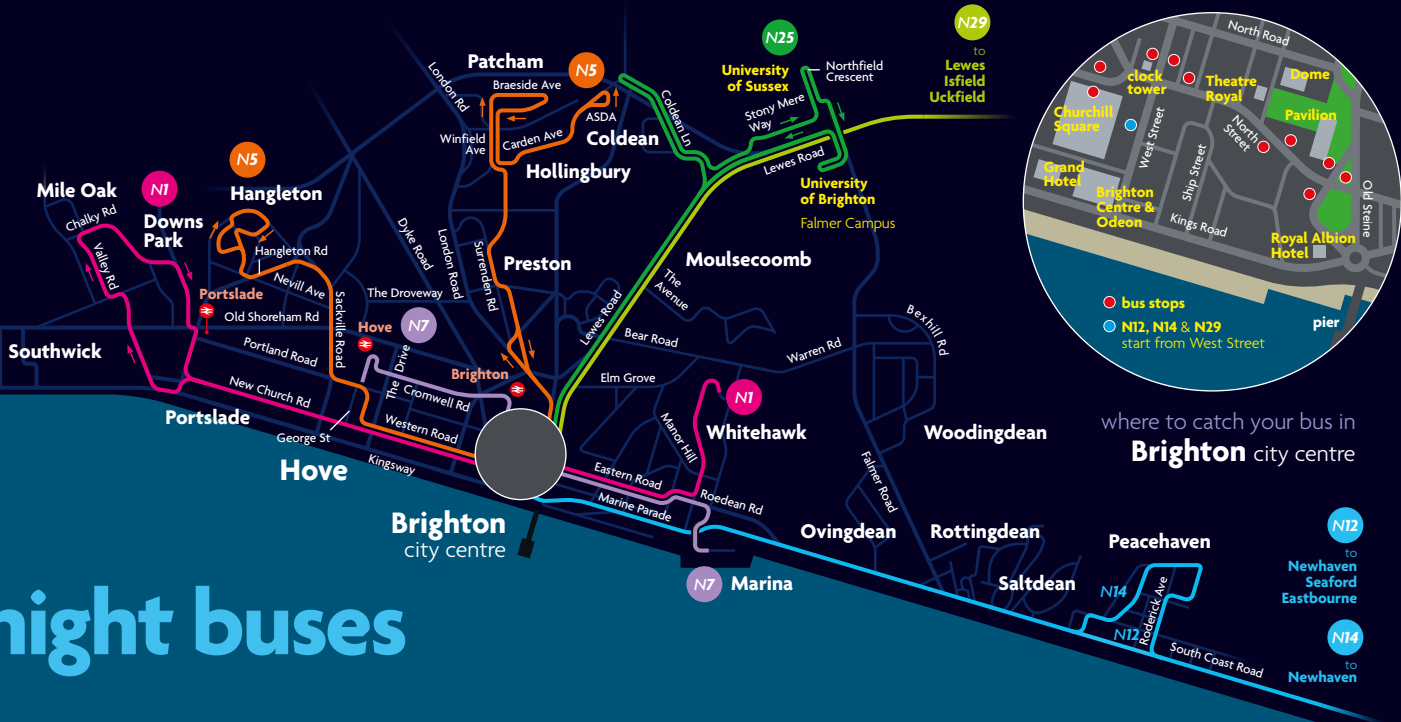

night buses

where to catch your bus in
Brighton city centre

- N12** to Newhaven, Seaford, Eastbourne
- N14** to Newhaven