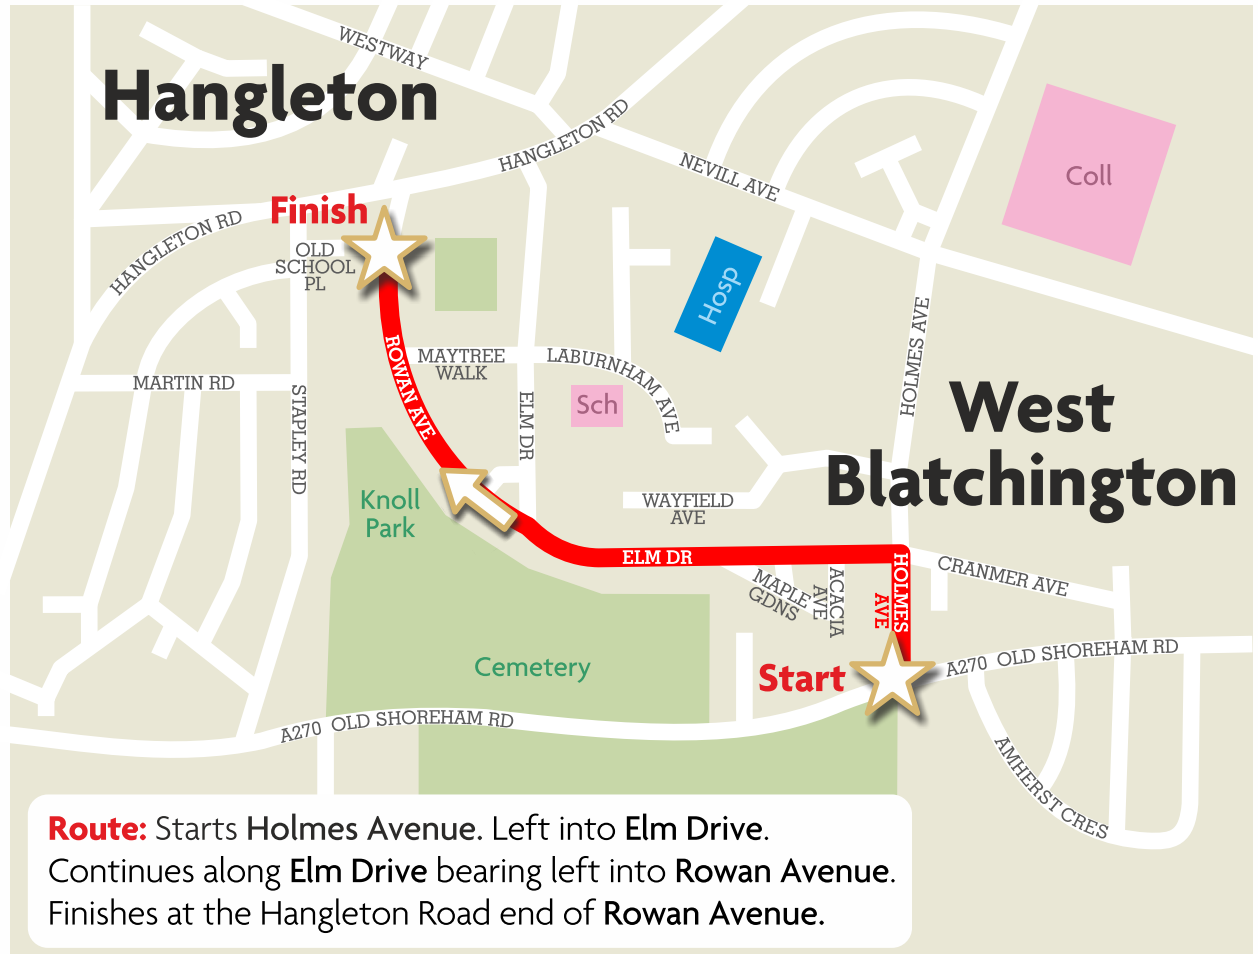

**Route:** Starts Portland Villas. Left, then right into Derek Ave. Right into Kingsway, then right again into St. Keyna Avenue. Right then left into Glebe Villas. Left into Portland Road. Continues along Portland Road, then left into Boundary Road. Left into New Church Road. Right into St. Leonards Gardens. Right into Kingsway, then right into St. Leonards Road to finish at the New Church Road end.

# The **Santa Bus** will be in these areas on **Thursday 30th November**

**Route:** Starts Holmes Avenue. Left into Elm Drive. Continues along Elm Drive bearing left into Rowan Avenue. Finishes at the Hangleton Road end of Rowan Avenue.

**Come along and see Santa!** Follow him via 'Santa Tracker' at [buses.co.uk/SantaBus](https://buses.co.uk/SantaBus)