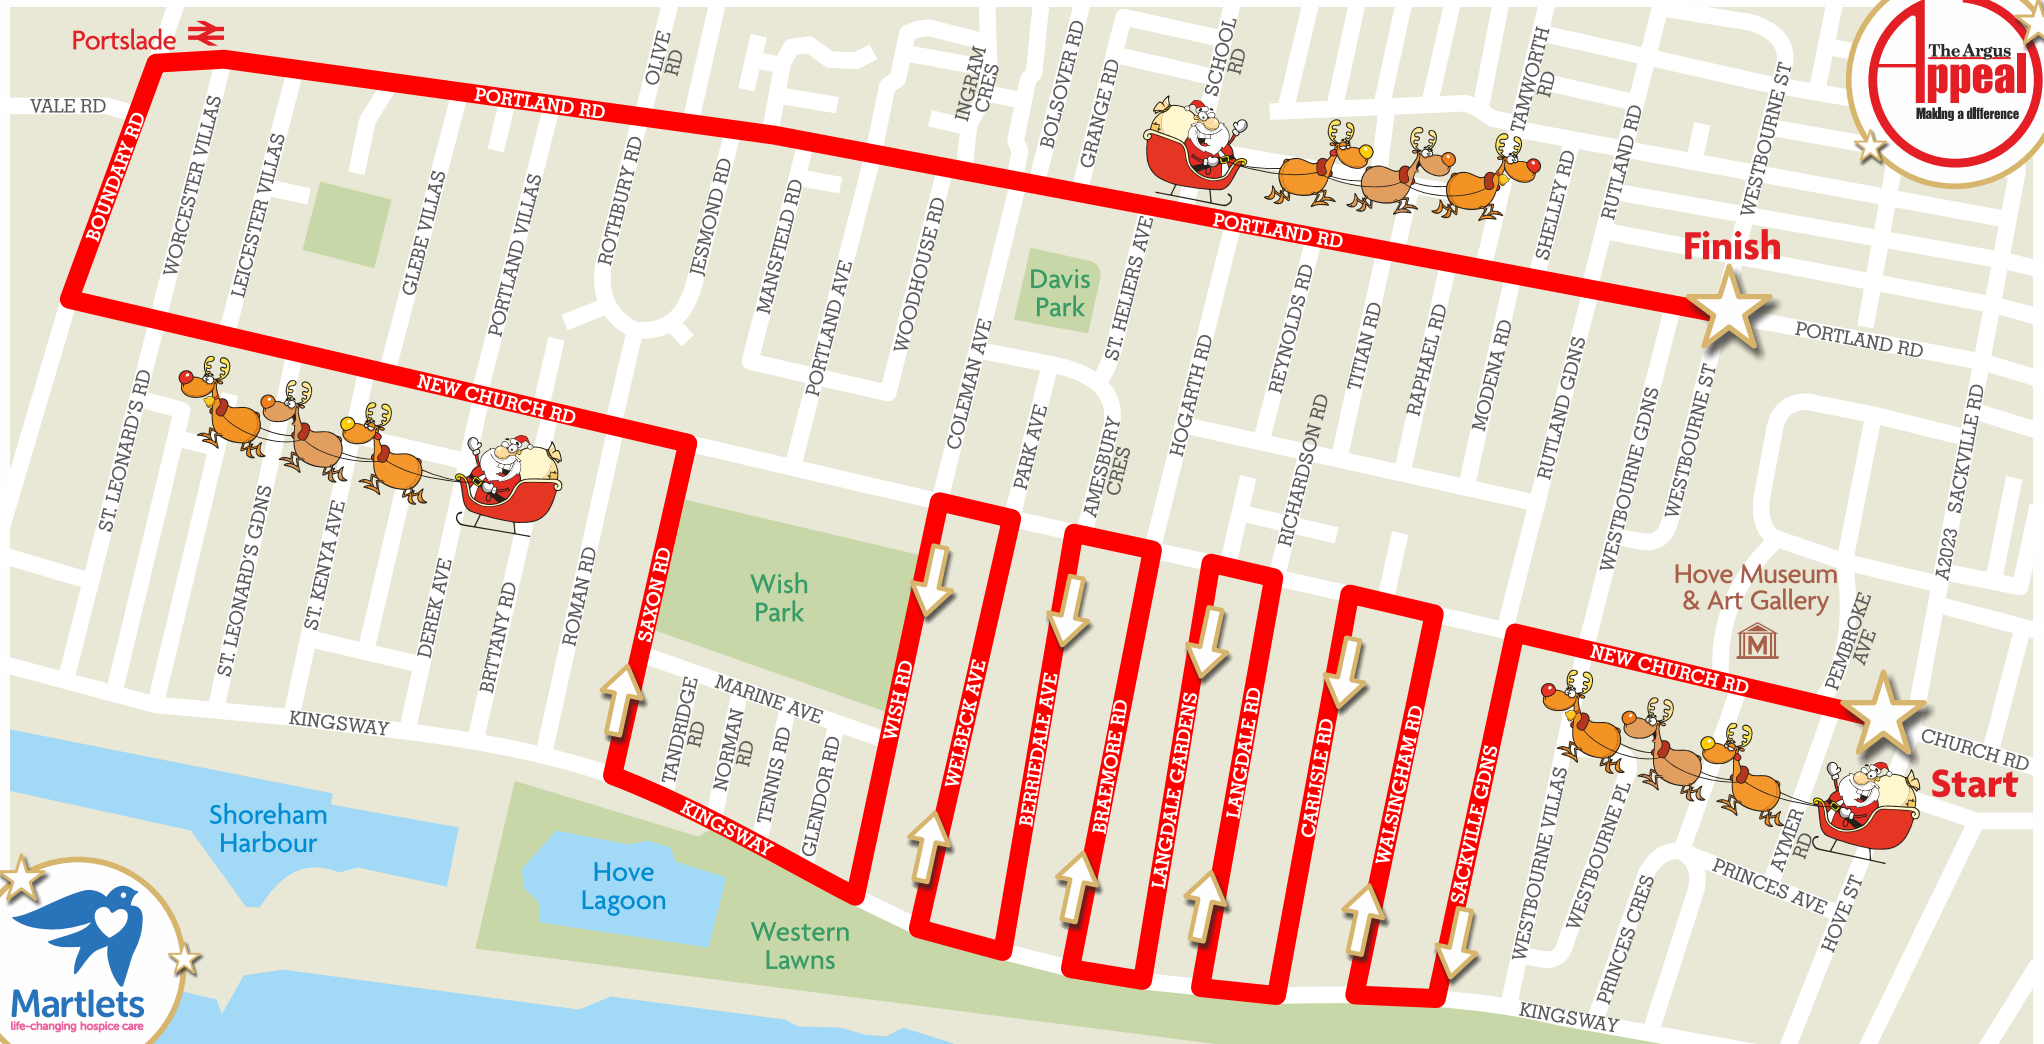

The **Santa Bus** will be in the **Wish** area on **Wed. 29th November**

Route: Starts Hove Street. On to New Church Road. Left into Sackville Gardens. Right then right again into Walsingham Road. Left then left again into Carlisle Road. Right then right again into Langdale Road. Left then left again into Langdale Gardens. Right then right again into Braemore Road. Left then left again into Berriedale Avenue. Right then right again into Welbeck Avenue. Left then left again into Wish Road. Right into Kingsway, then right again into Saxon Road. Left into New Church Road. Right on to Boundary Road. Right on to Portland Road. Continues on Portland Road. Finishes at Westbourne Street.

Come along and see Santa! Follow him via 'Santa Tracker' at buses.co.uk/SantaBus