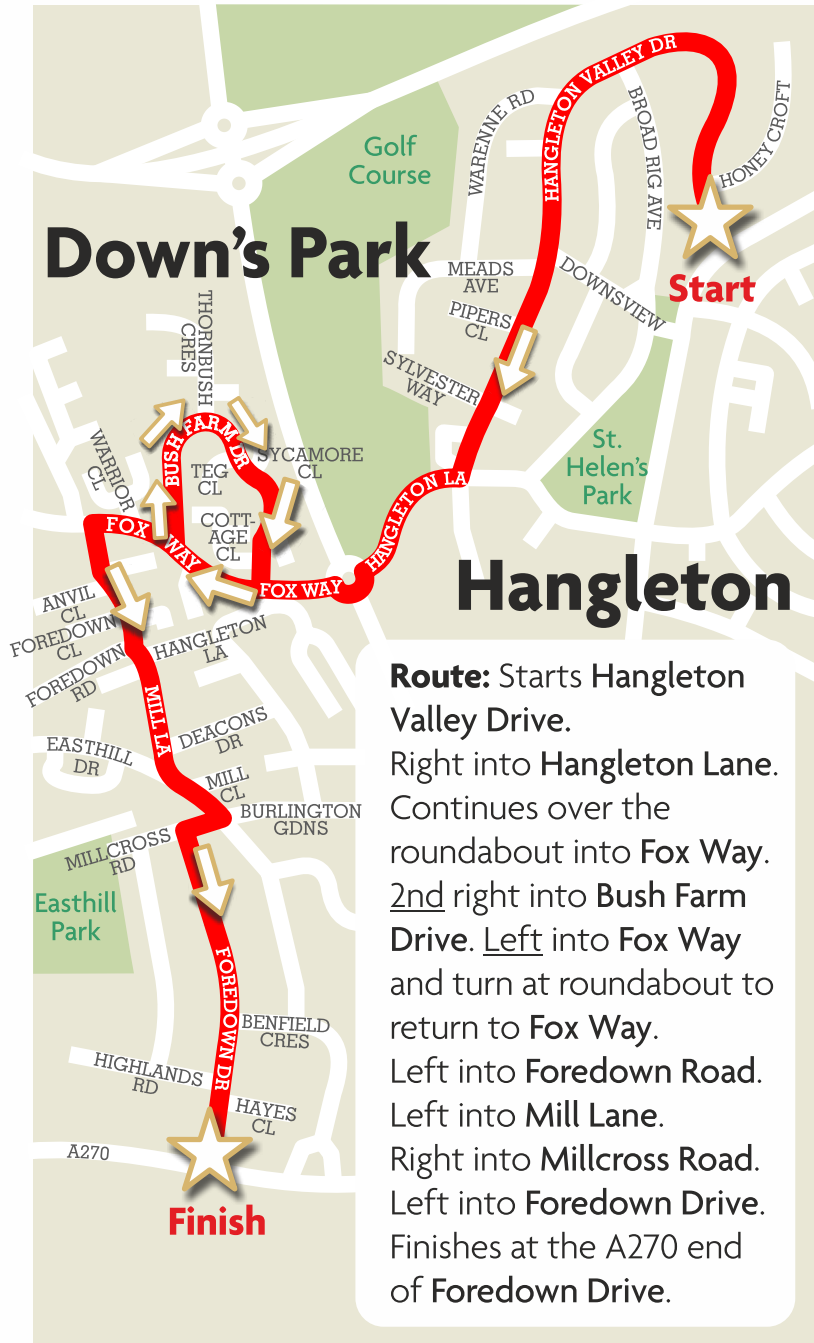

# The **Santa Bus** will be in these areas on **Tuesday 28th November**

**Come along and see Santa!** Follow him via 'Santa Tracker' at [buses.co.uk/SantaBus](https://buses.co.uk/SantaBus)

**Brighton & Hove**