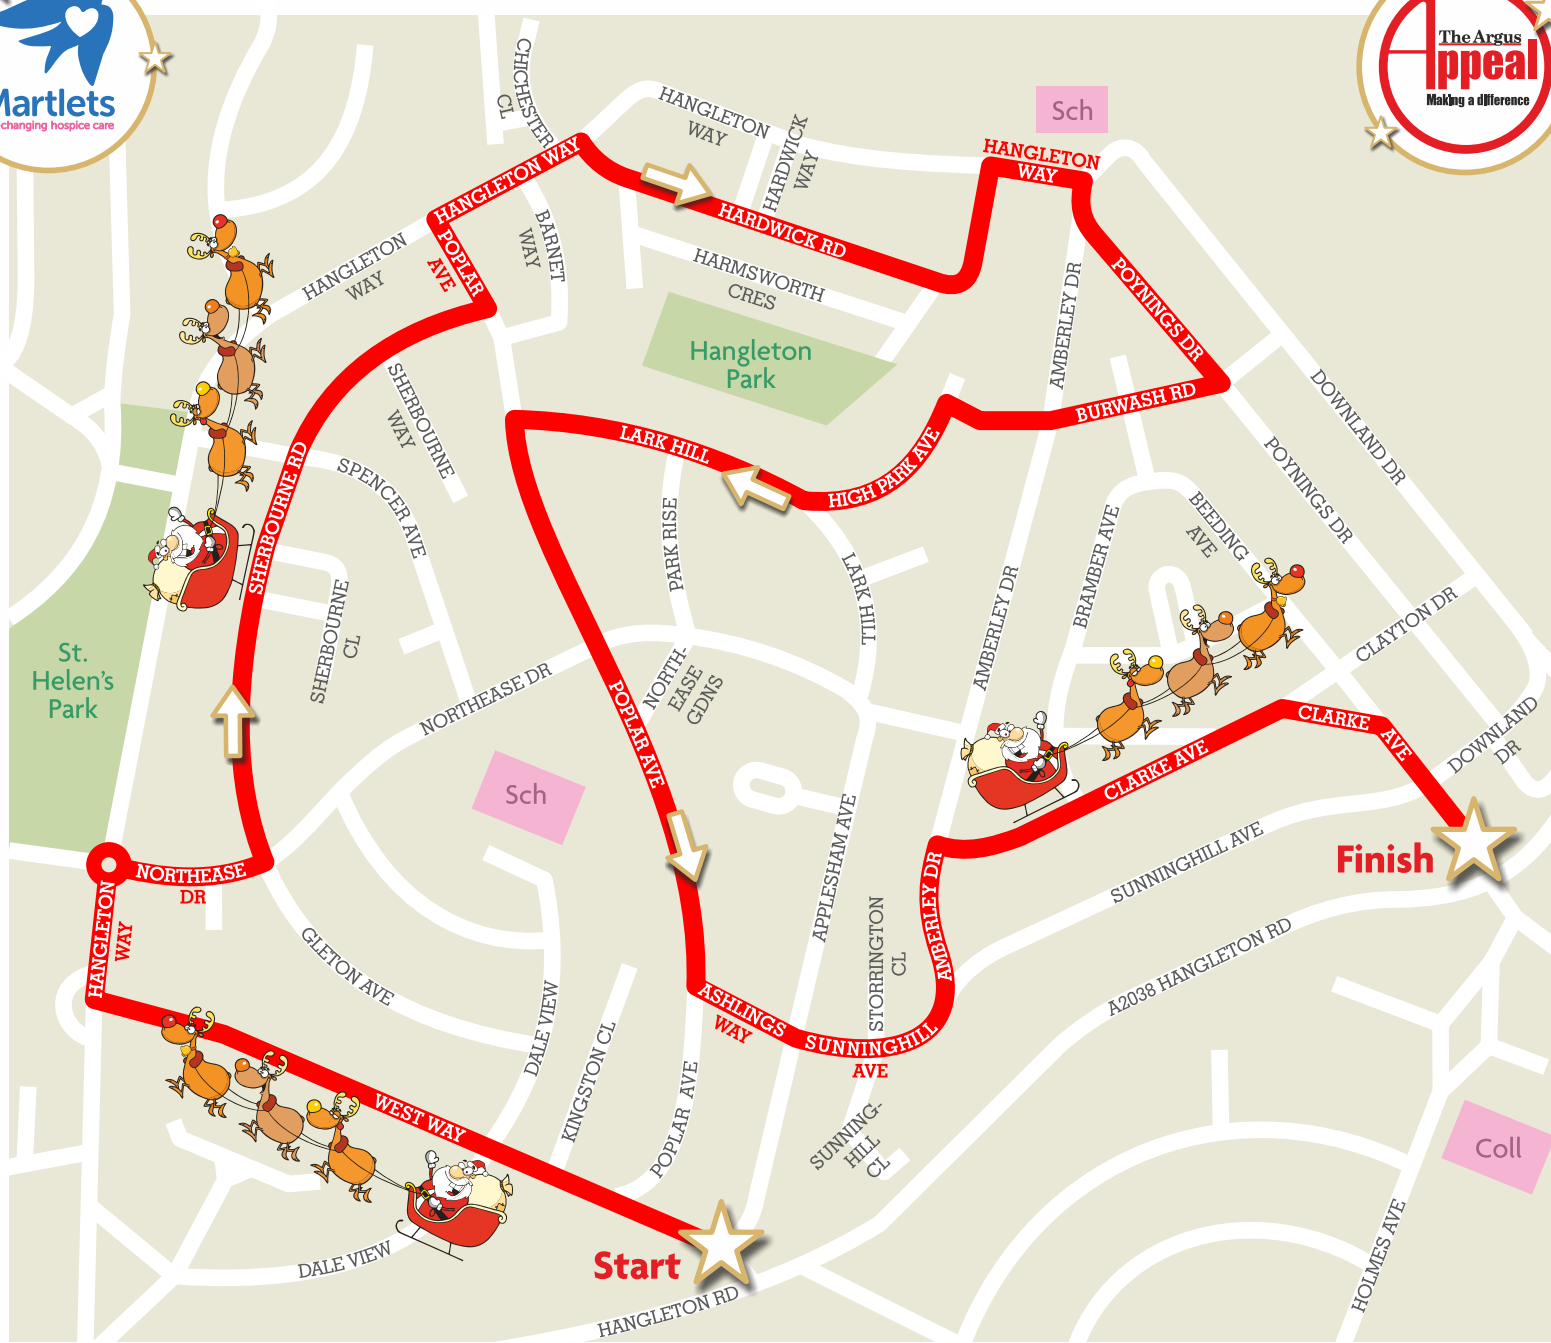

# The **Santa Bus** will be in the **Hangleton** area on **Monday 27th November**

**Route:** Starts on West Way. Right into Hangleton Way. Right around the roundabout into Northease Drive. Left into Sherbourne Road. Left into Poplar Avenue. Right into Hangleton Way. Right into Hardwick Road. Right into Hangleton Way. Right into Poynings Drive. Right into Burwash Road. Left into High Park Avenue. Right into Lark Hill. Left into Poplar Avenue. Left into Ashlings Way. Continues on to Sunninghill Ave. Continues on to Amberley Drive. Right into Clarke Avenue. Finishes at the A2038 Hangleton Road end of Clarke Avenue.

**Come along and see Santa!** Follow him via 'Santa Tracker' at [buses.co.uk/SantaBus](https://buses.co.uk/SantaBus)