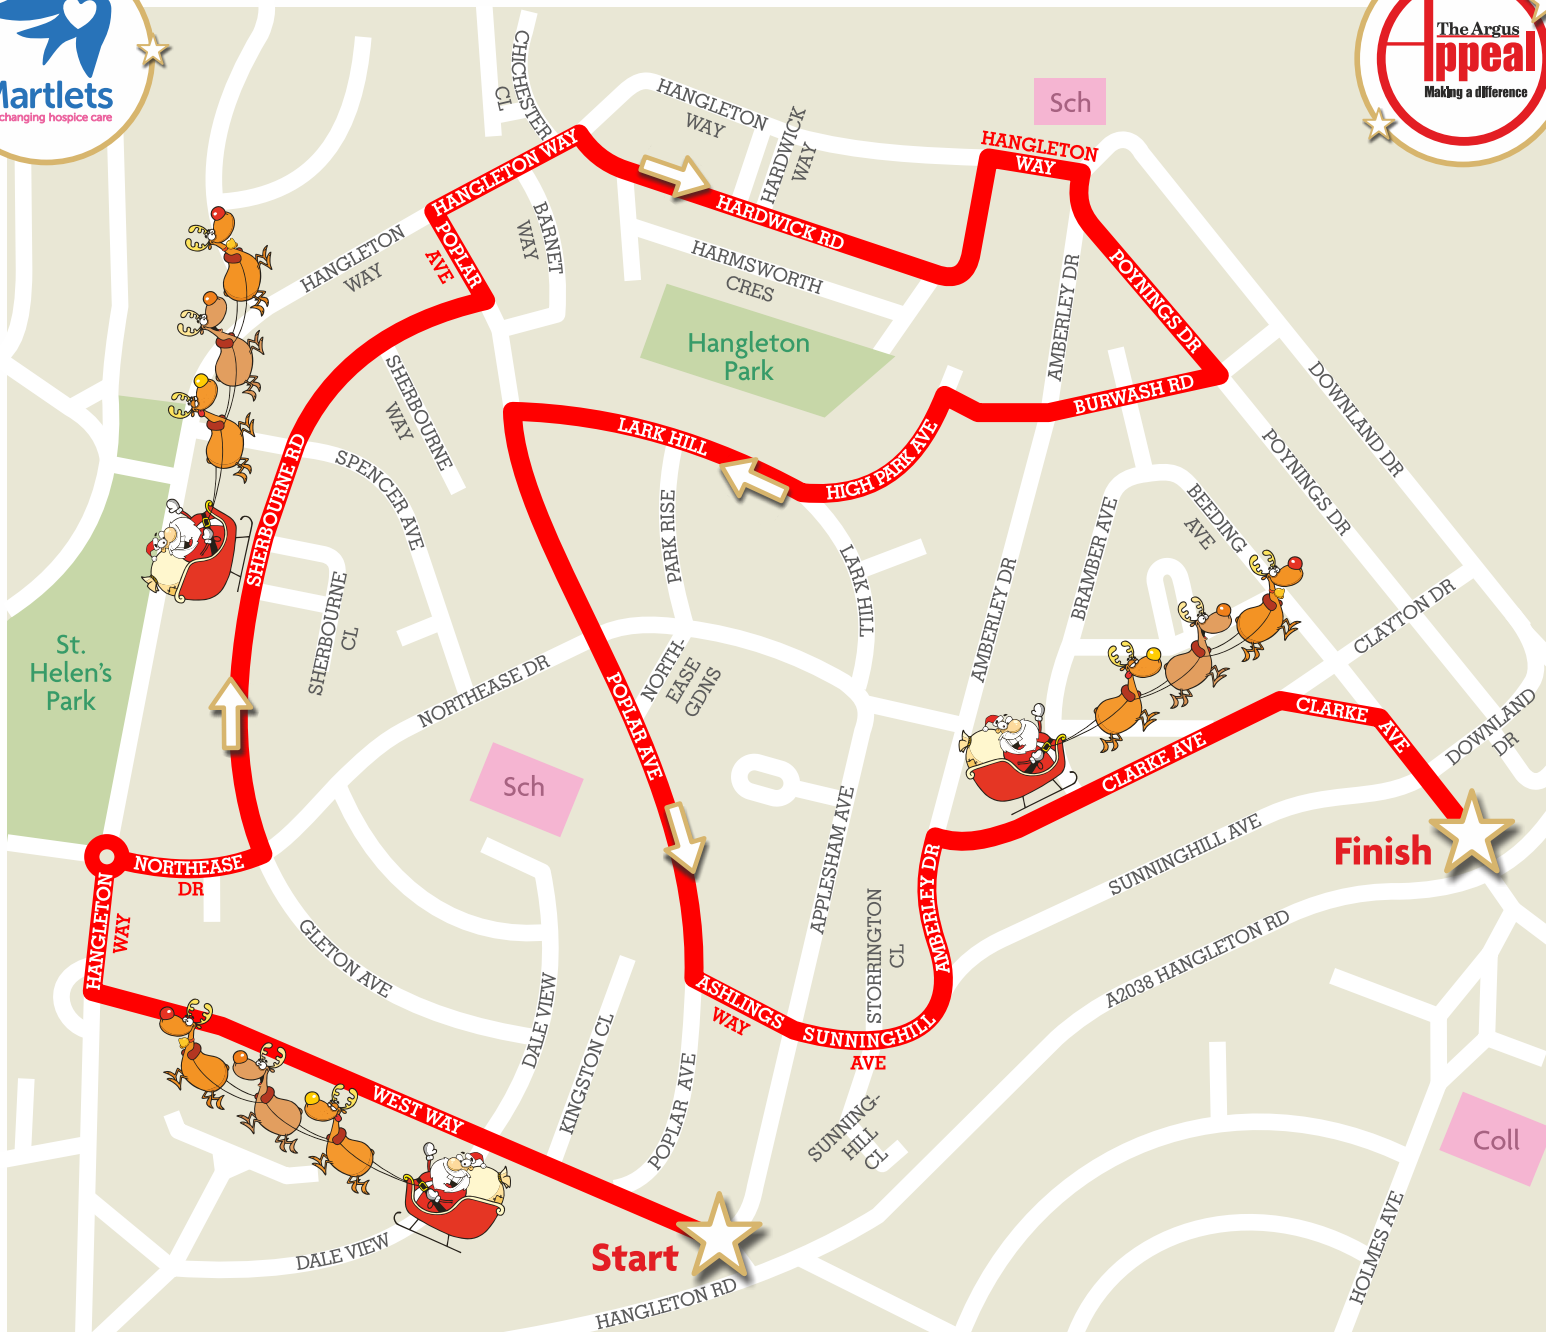

The **Santa Bus** will be in the **Hangleton** area on **Monday 27th November**

Route: Starts on West Way. Right into Hangleton Way. Right around the roundabout into Northease Drive. Left into Sherbourne Road. Left into Poplar Avenue. Right into Hangleton Way. Right into Hardwick Road. Right into Hangleton Way. Right into Poynings Drive. Right into Burwash Road. Left into High Park Avenue. Right into Lark Hill. Left into Poplar Avenue. Left into Ashlings Way. Continues on to Sunninghill Ave. Continues on to Amberley Drive. Right into Clarke Avenue. Finishes at the A2038 Hangleton Road end of Clarke Avenue.

Come along and see Santa! Follow him via 'Santa Tracker' at buses.co.uk/SantaBus