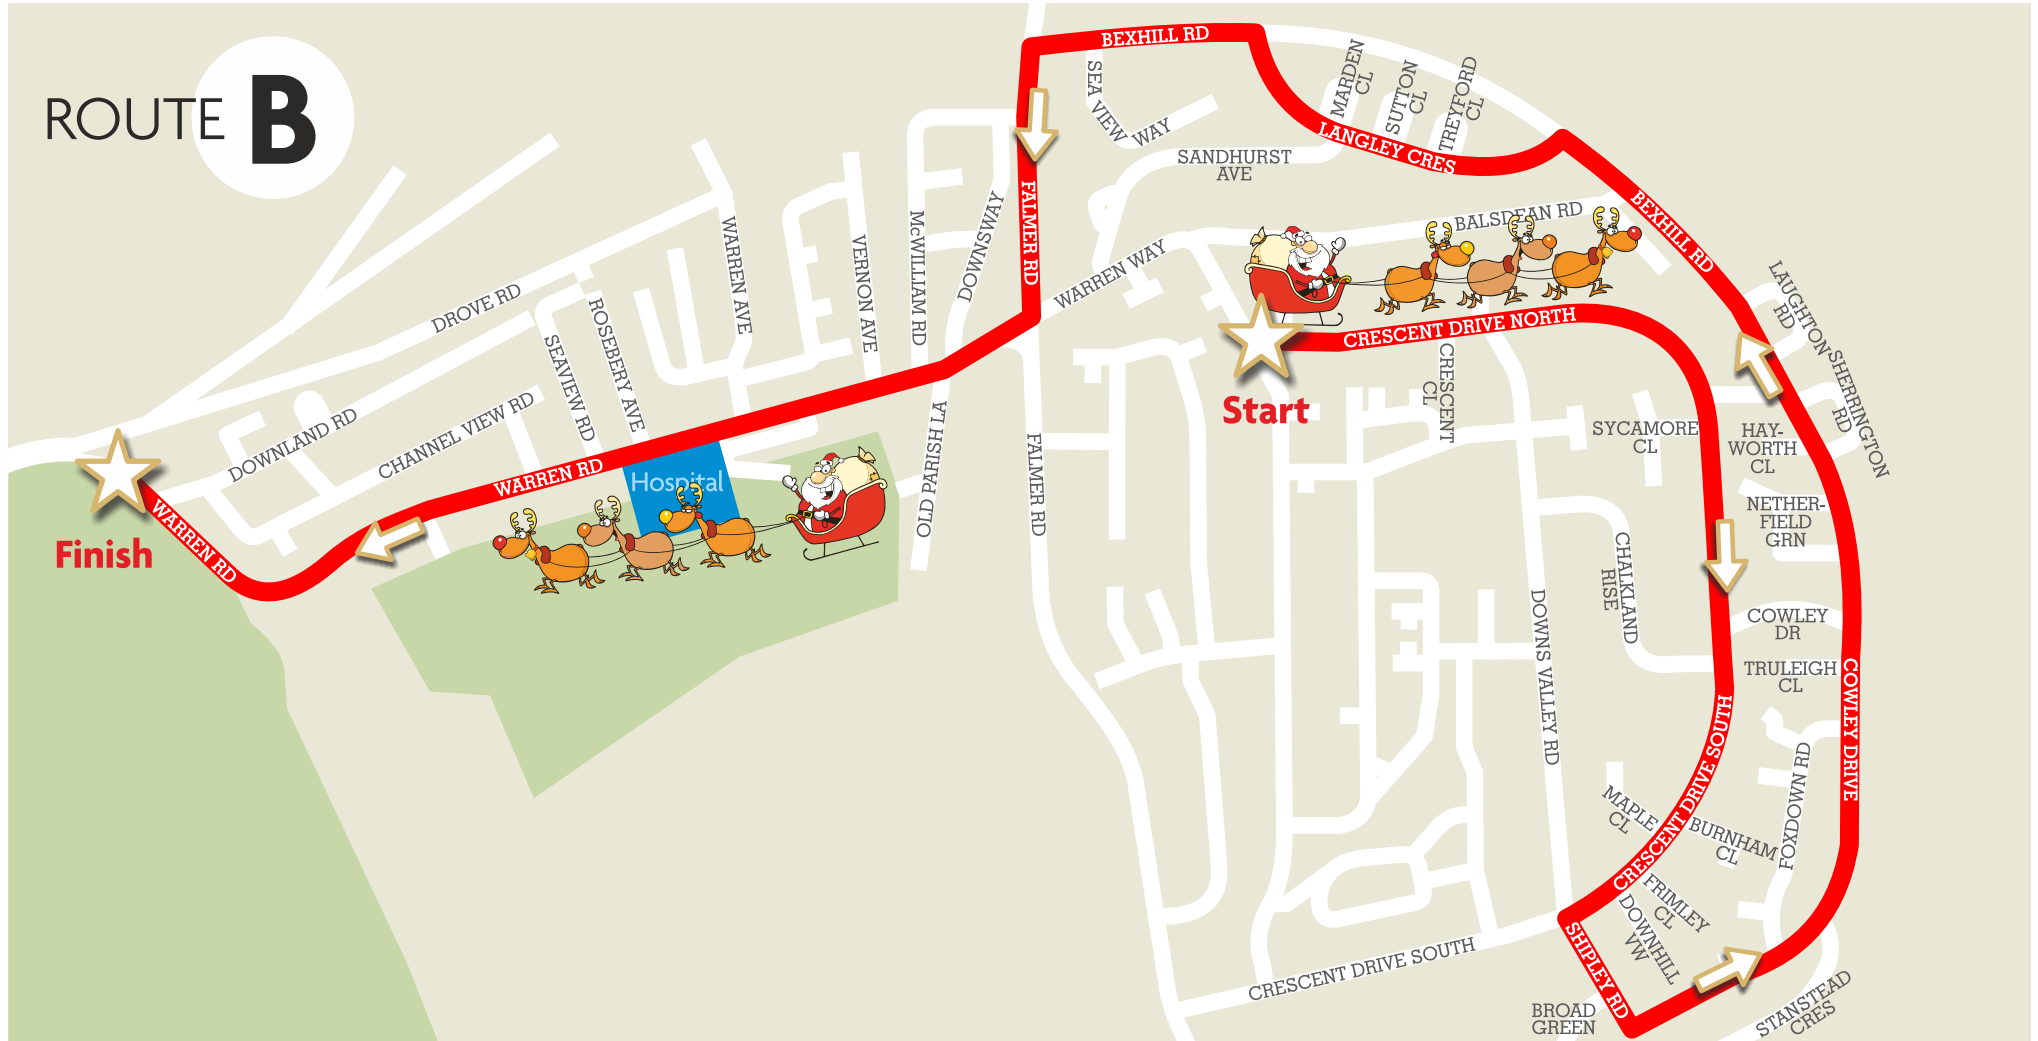

The **Santa Bus** will be in the **Woodingdean** area on **Wednesday 13th December**

Route: Starts Crescent Drive North. Left into Shipley Road. Left into Cowley Drive. Continues into Bexhill Road. Left into Langley Crescent. Left back into Bexhill Road. Left into Falmer Road. Right into Warren Road. Continues along Warren Road to finish just past the end of Downland Road.

Come along and see Santa! Follow him via 'Santa Tracker' at buses.co.uk/SantaBus