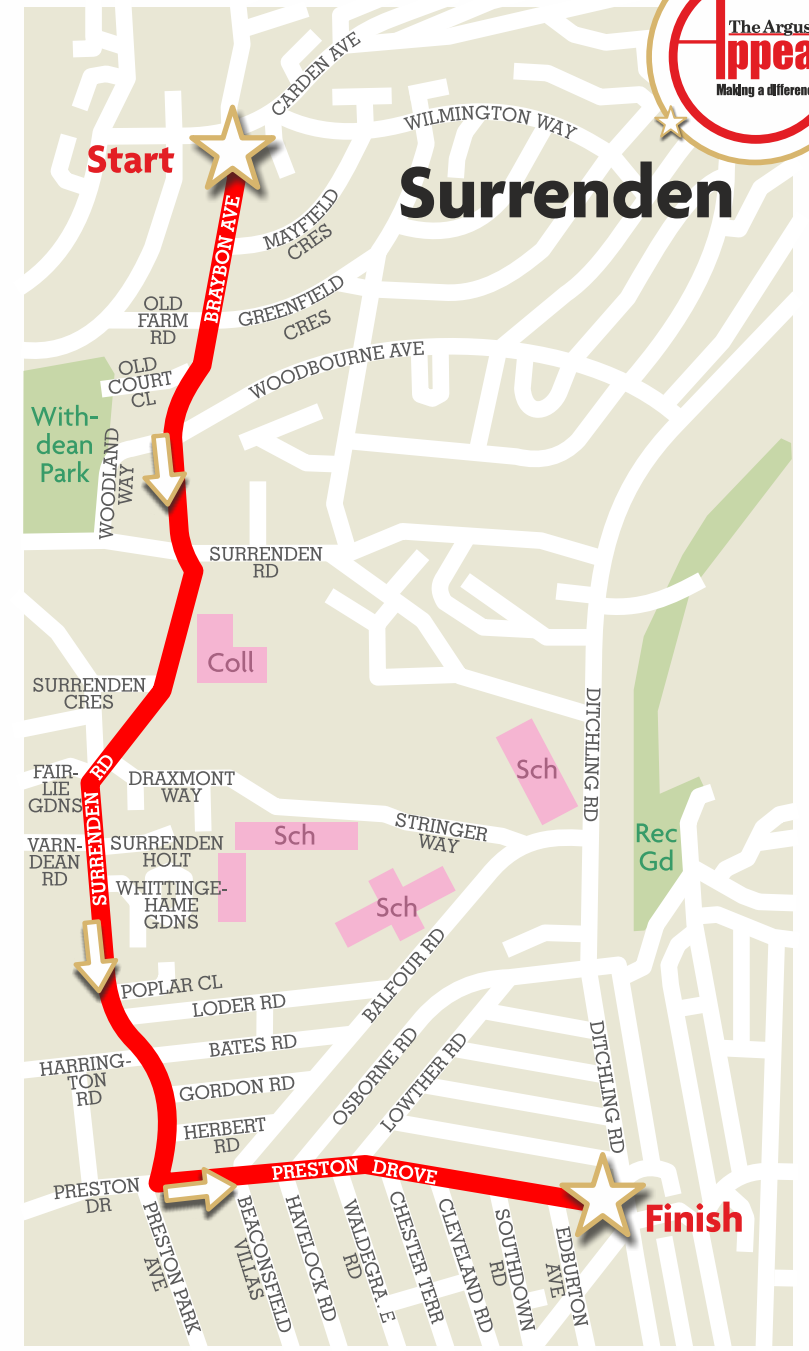

The **Santa Bus** will be in these two areas on **Thursday 23rd November**

Goldstone

Route: Starts Goldstone Crescent. Right into Queen Victoria Ave. Left into Woodland Avenue. Follows the road left into King George VI Drive. Right to finish in Sandringham Drive.

Surrenden

Route: Starts Braybon Avenue. Continues onto Surrenden Road. Left into Preston Drive. Finishes at the Ditchling Road end of Preston Drive.

Come along and see Santa! Follow him via 'Santa Tracker' at buses.co.uk/SantaBus