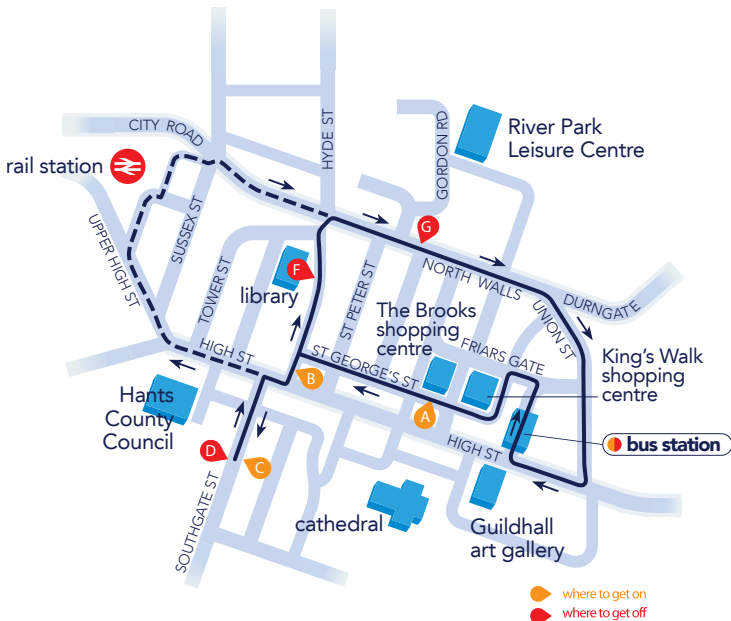

# Bluestar 1 route in Winchester city centre

to Southampton

● bus station

A B C

to Winchester

● bus station

D F G

----- some journeys go via the train station

———— new one-way route

the letters used to denote bus stops do not appear on the actual stops